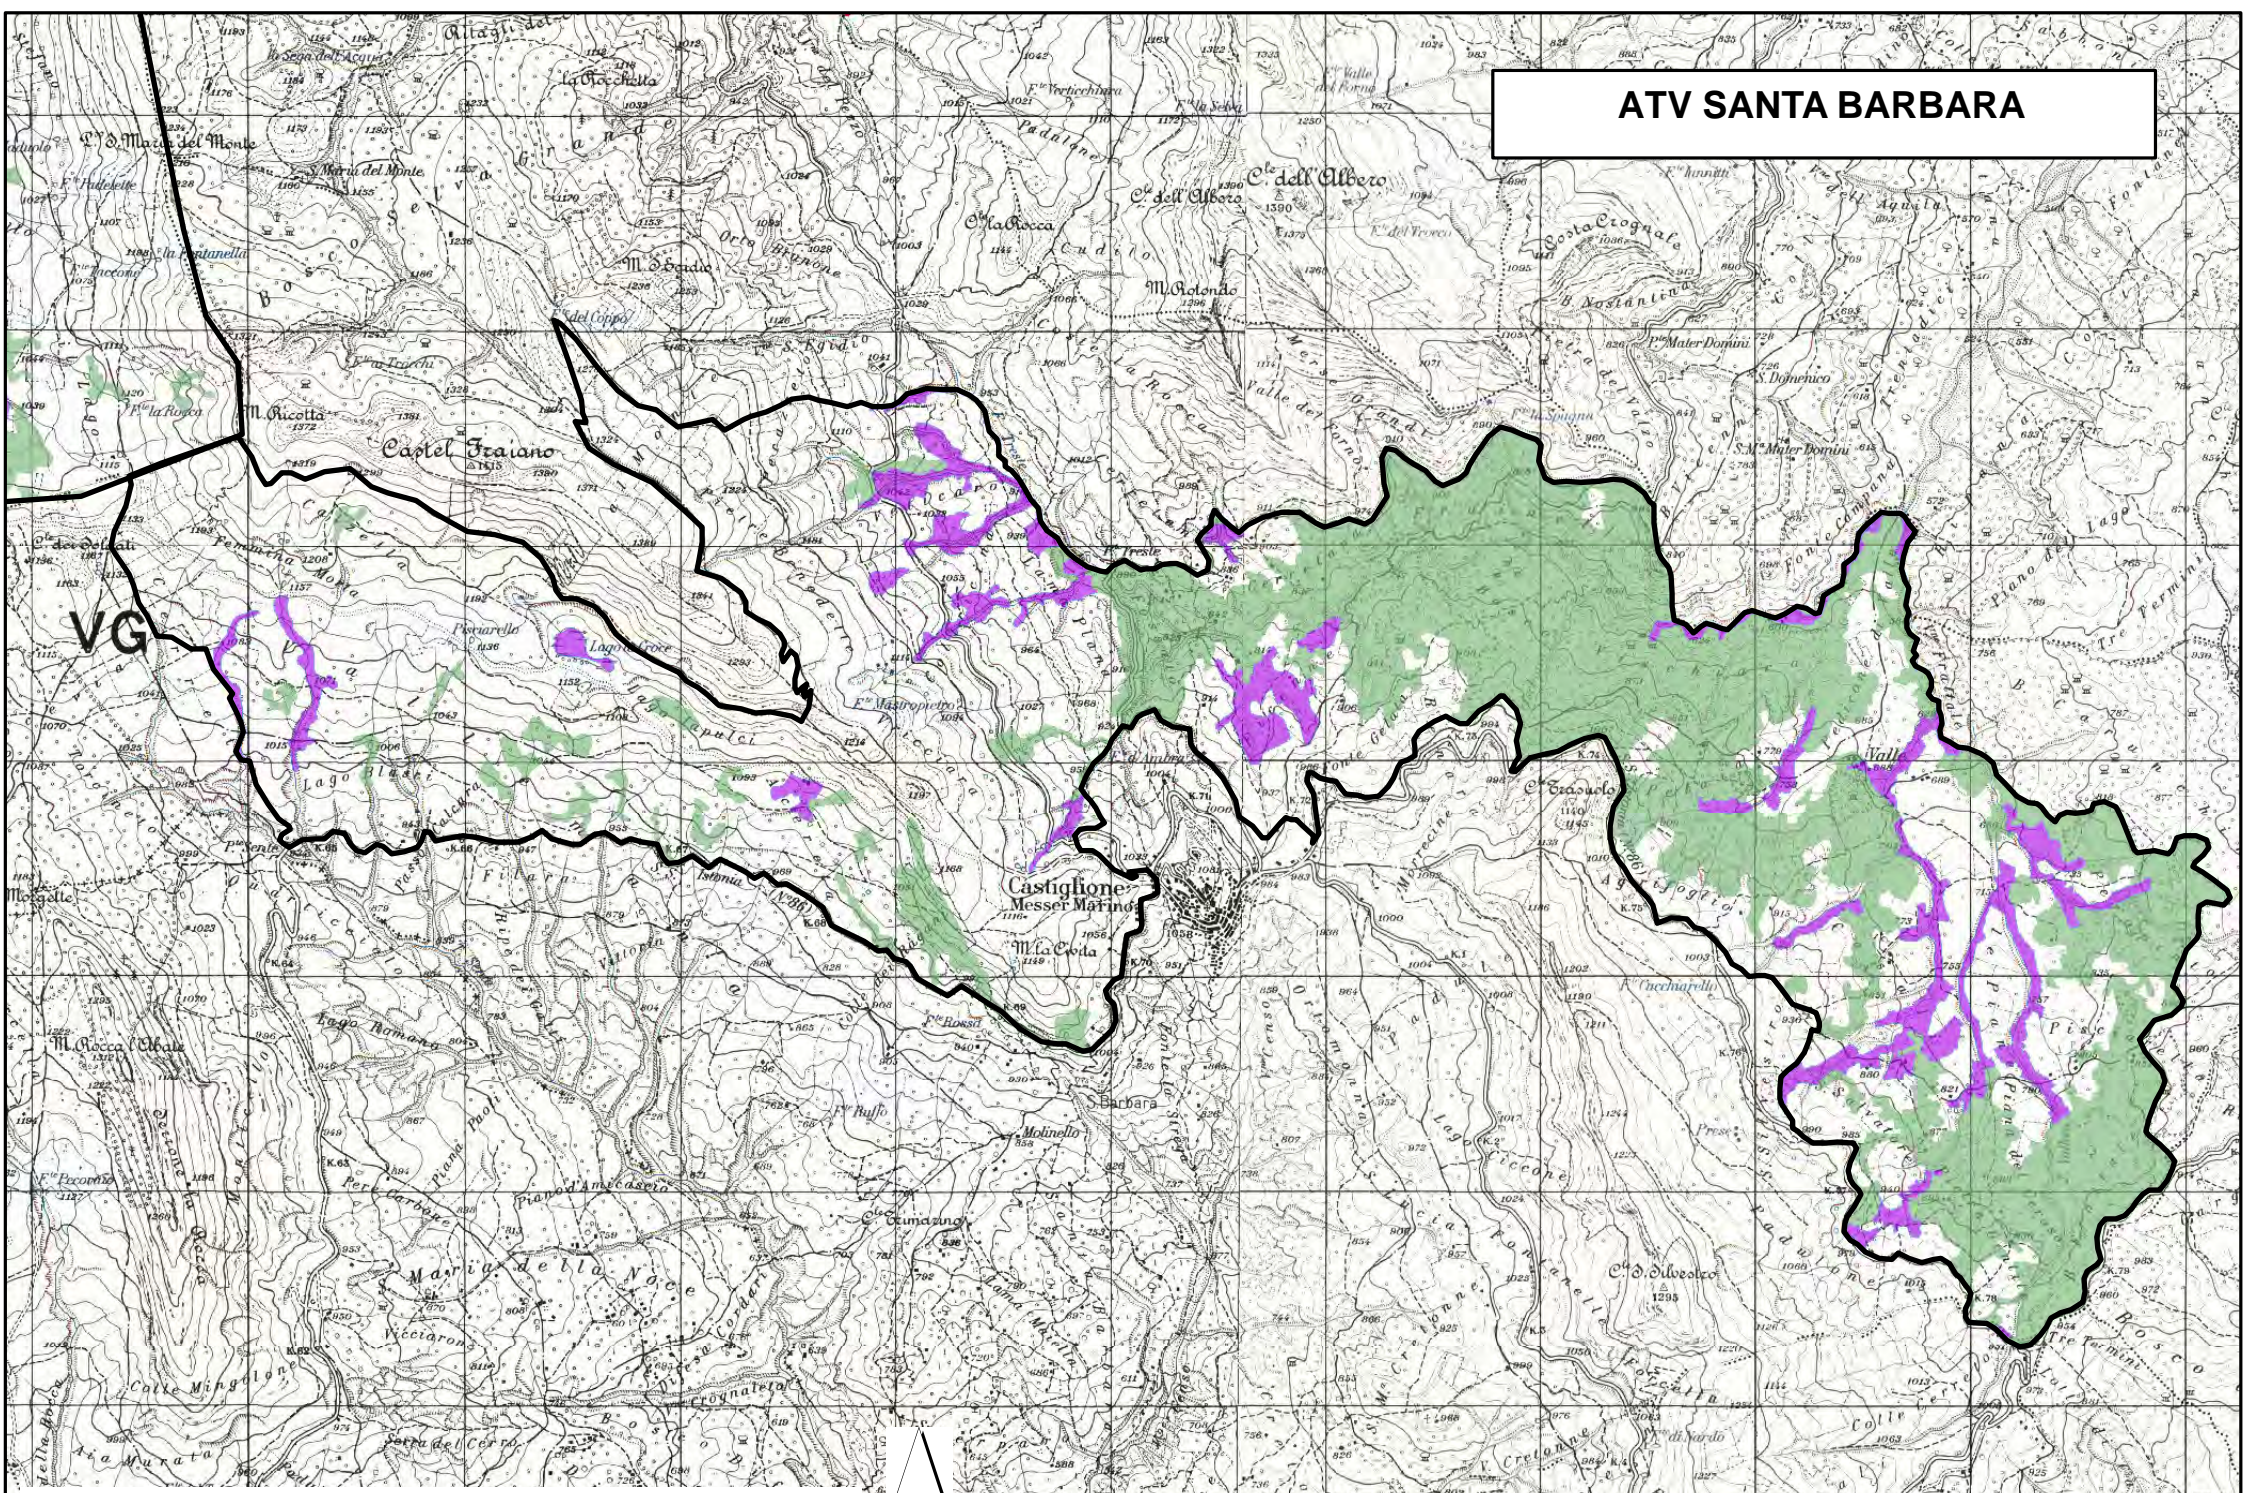

# ATV SANTA BARBARA

VG

1.500 750 0 1.500 Meters

Sources: Esri, USGS, NGA, NASA, CGIAR, N'Robinson, NCEAS, NLS, OS, NMA, Geodatastyrelsen, Rijkswaterstaat, GSA, Geoland, FEMA, Intermap and the GIS user community