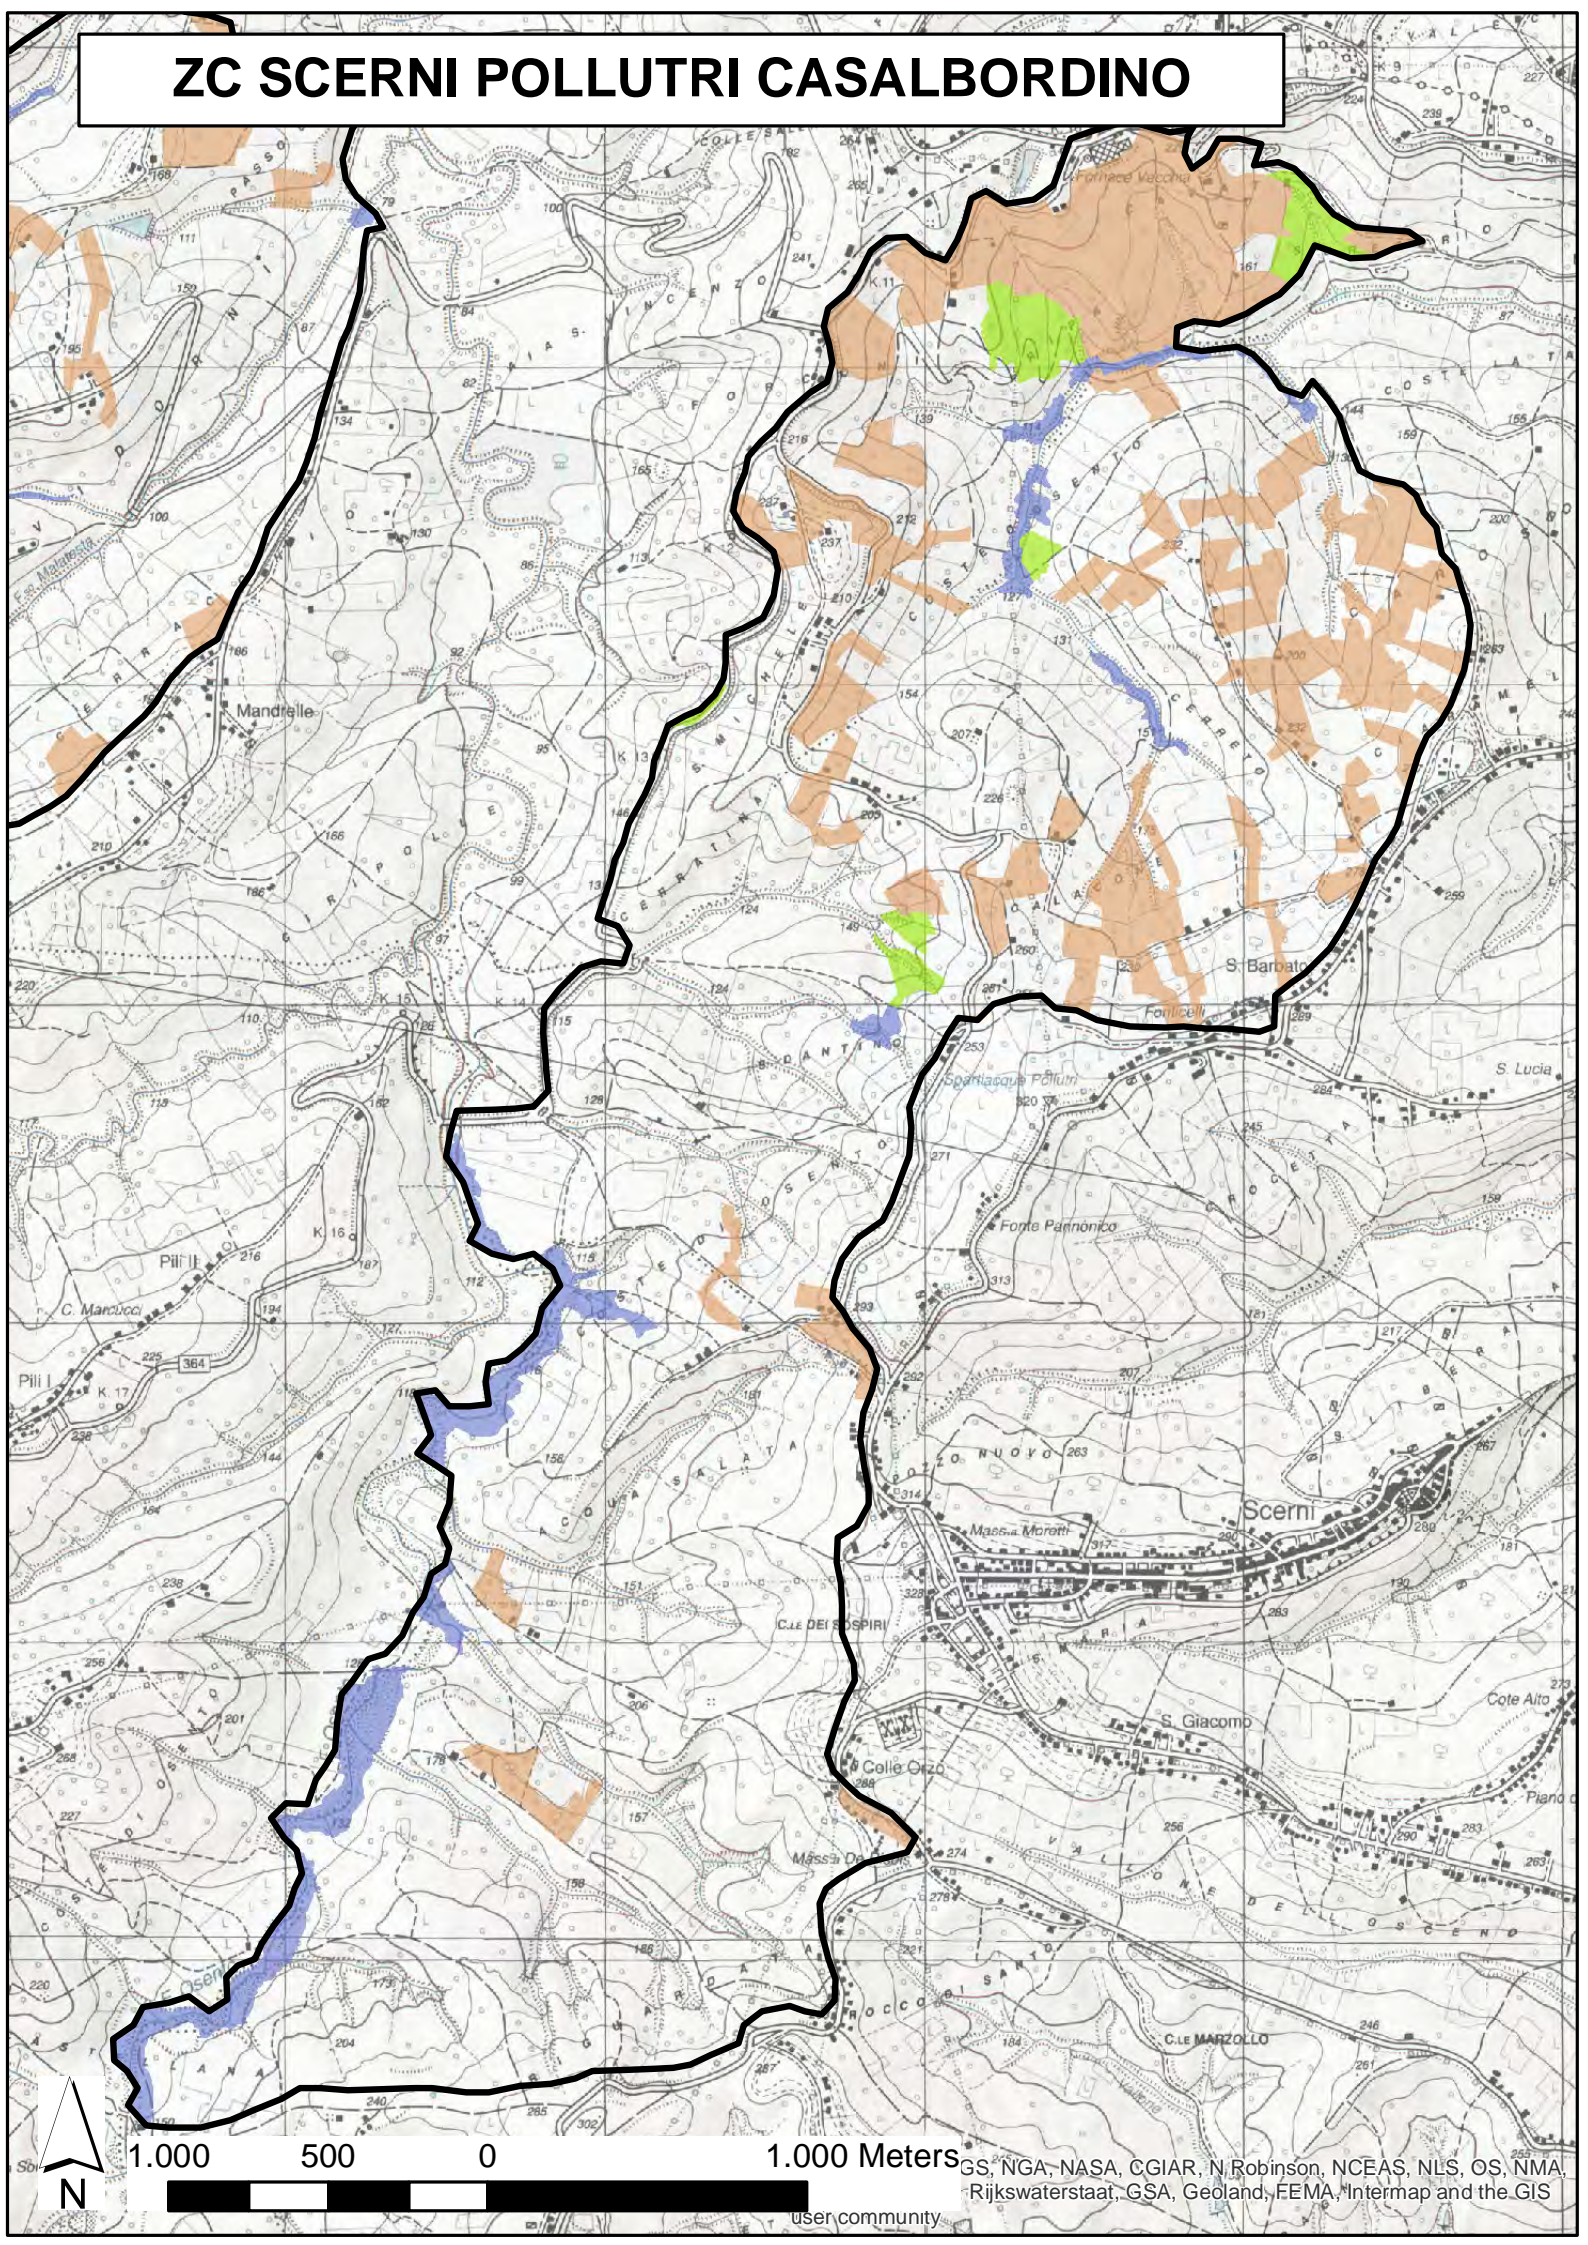

# ZC SCERNI POLLUTRI CASALBORDINO

1.000 500 0 1.000 Meters

GS, NGA, NASA, CGIAR, N. Robinson, NCEAS, NLS, OS, NMA, Rijkswaterstaat, GSA, Geoland, FEMA, Intermap and the GIS

user community