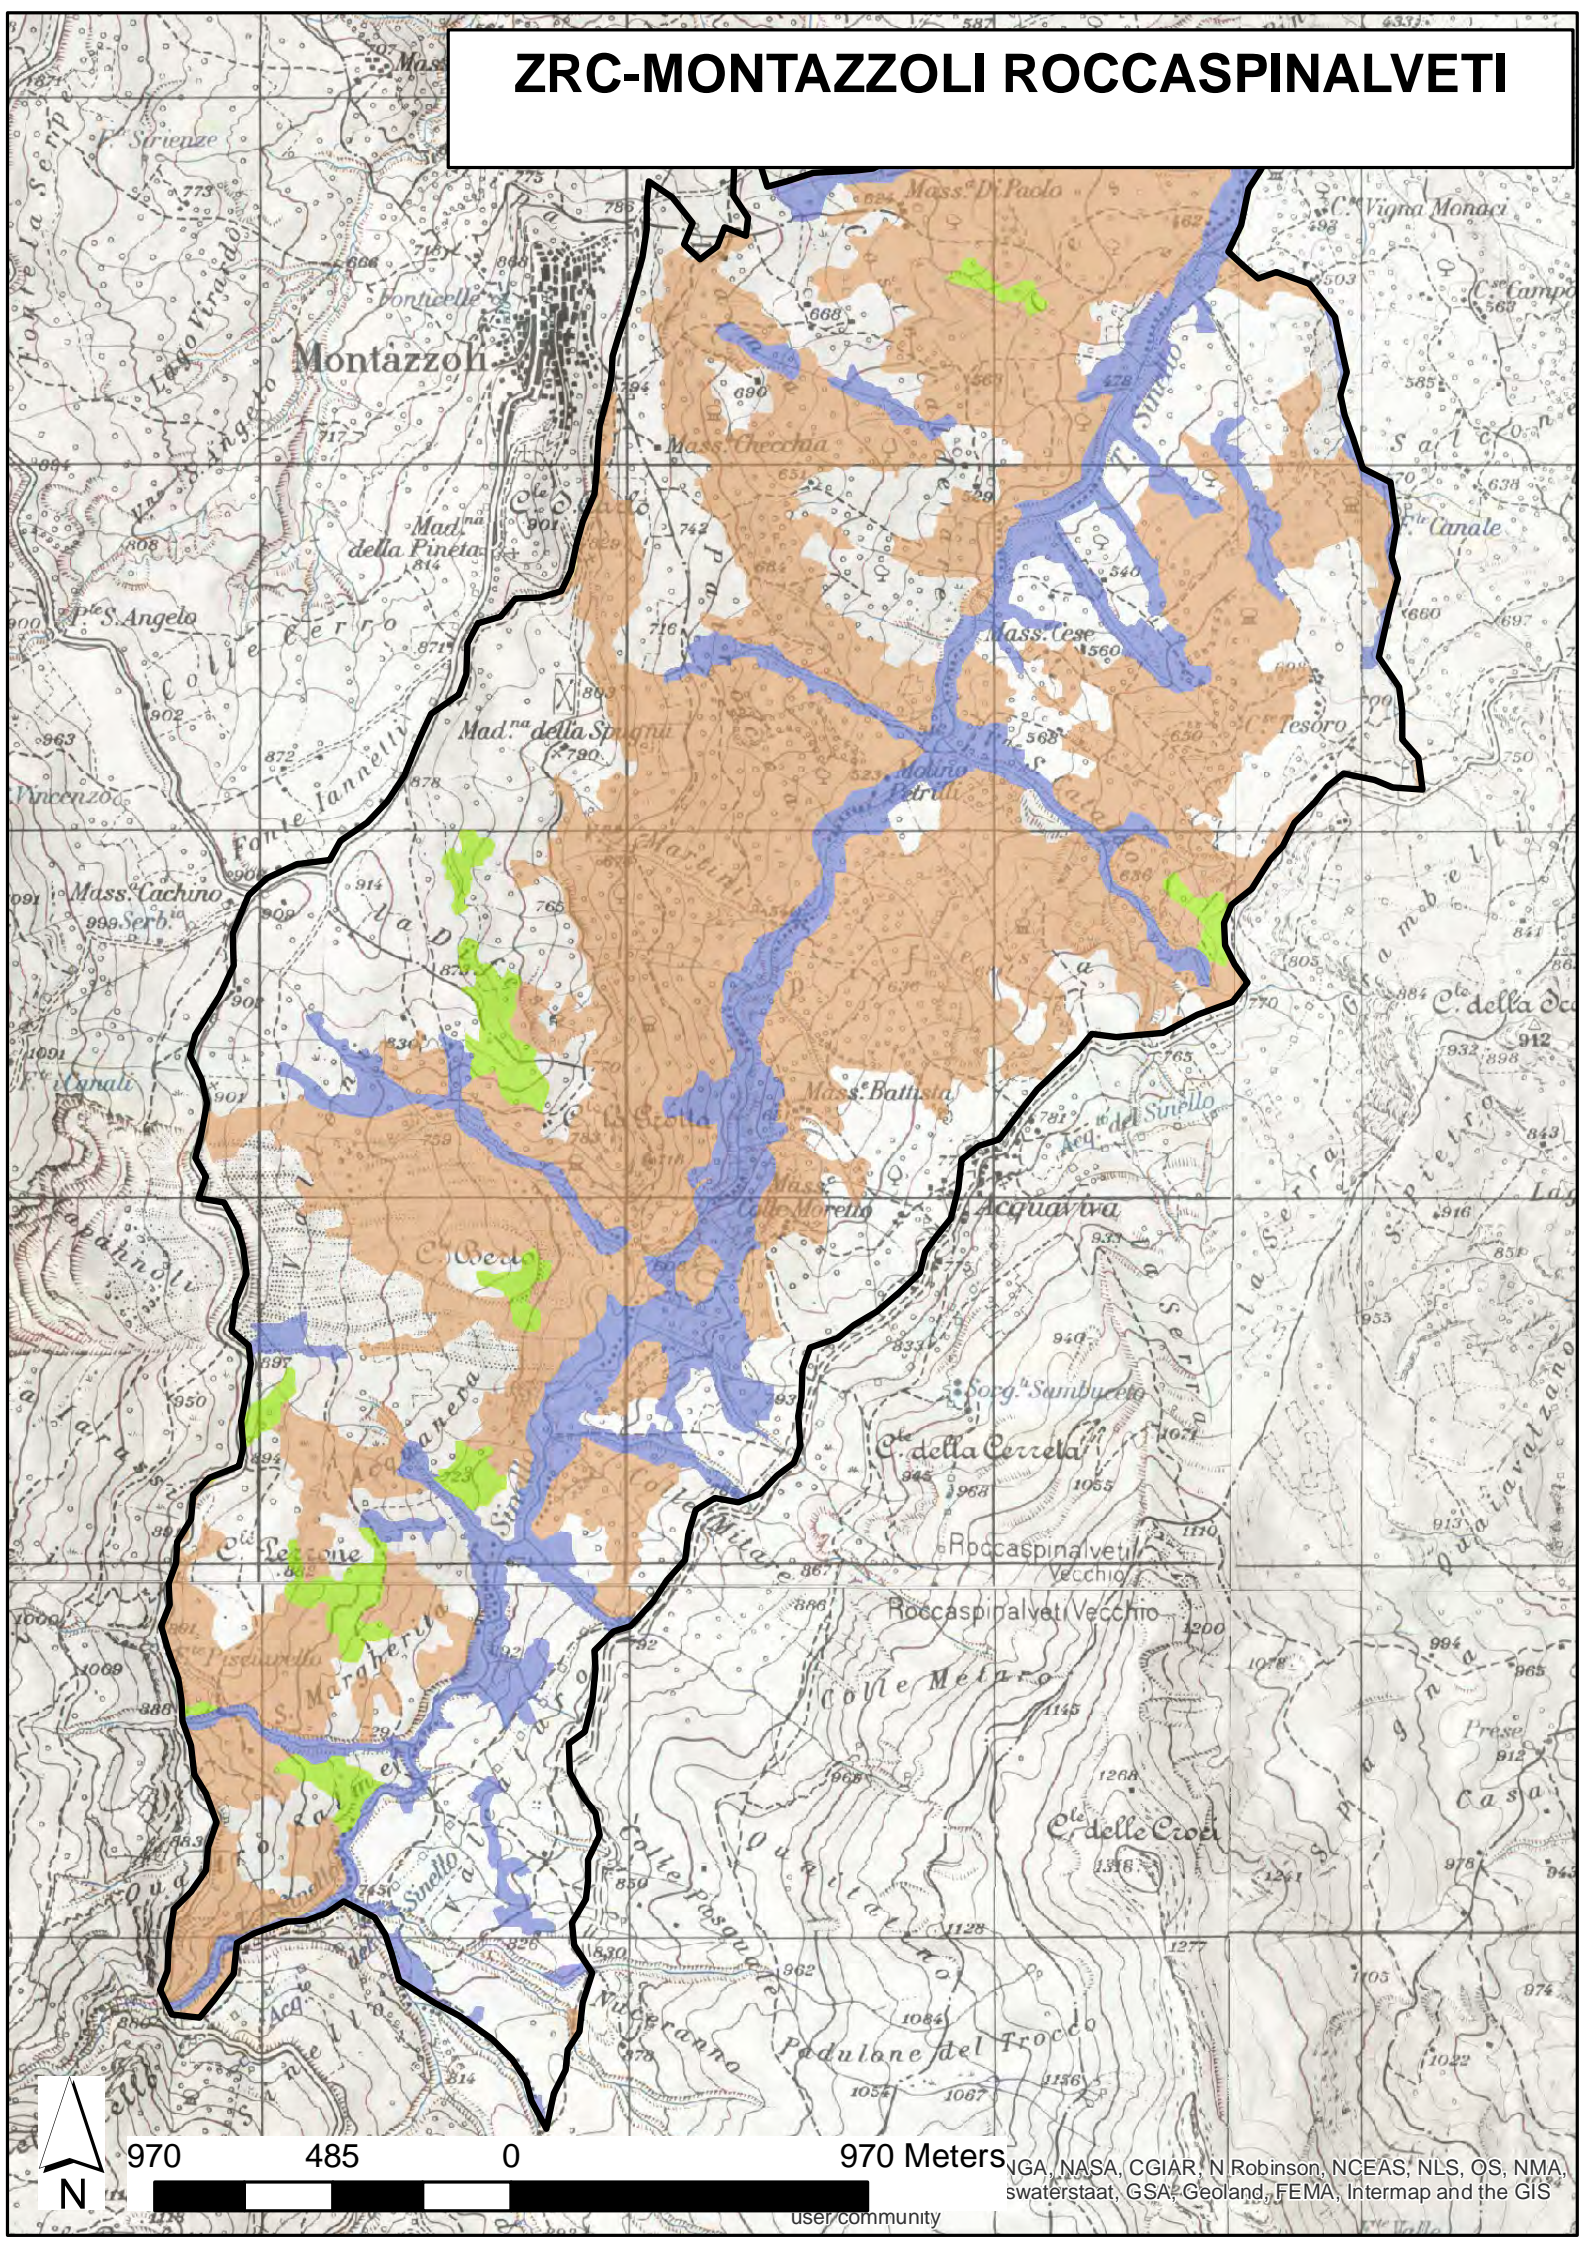

# ZRC-MONTAZZOLI ROCCASPINALVETI

970 485 0

970 Meters

NGA, NASA, CGIAR, NRobinson, NCEAS, NLS, OS, NMA, swaterstaat, GSA, Geoland, FEMA, Intermap and the GIS

user/community