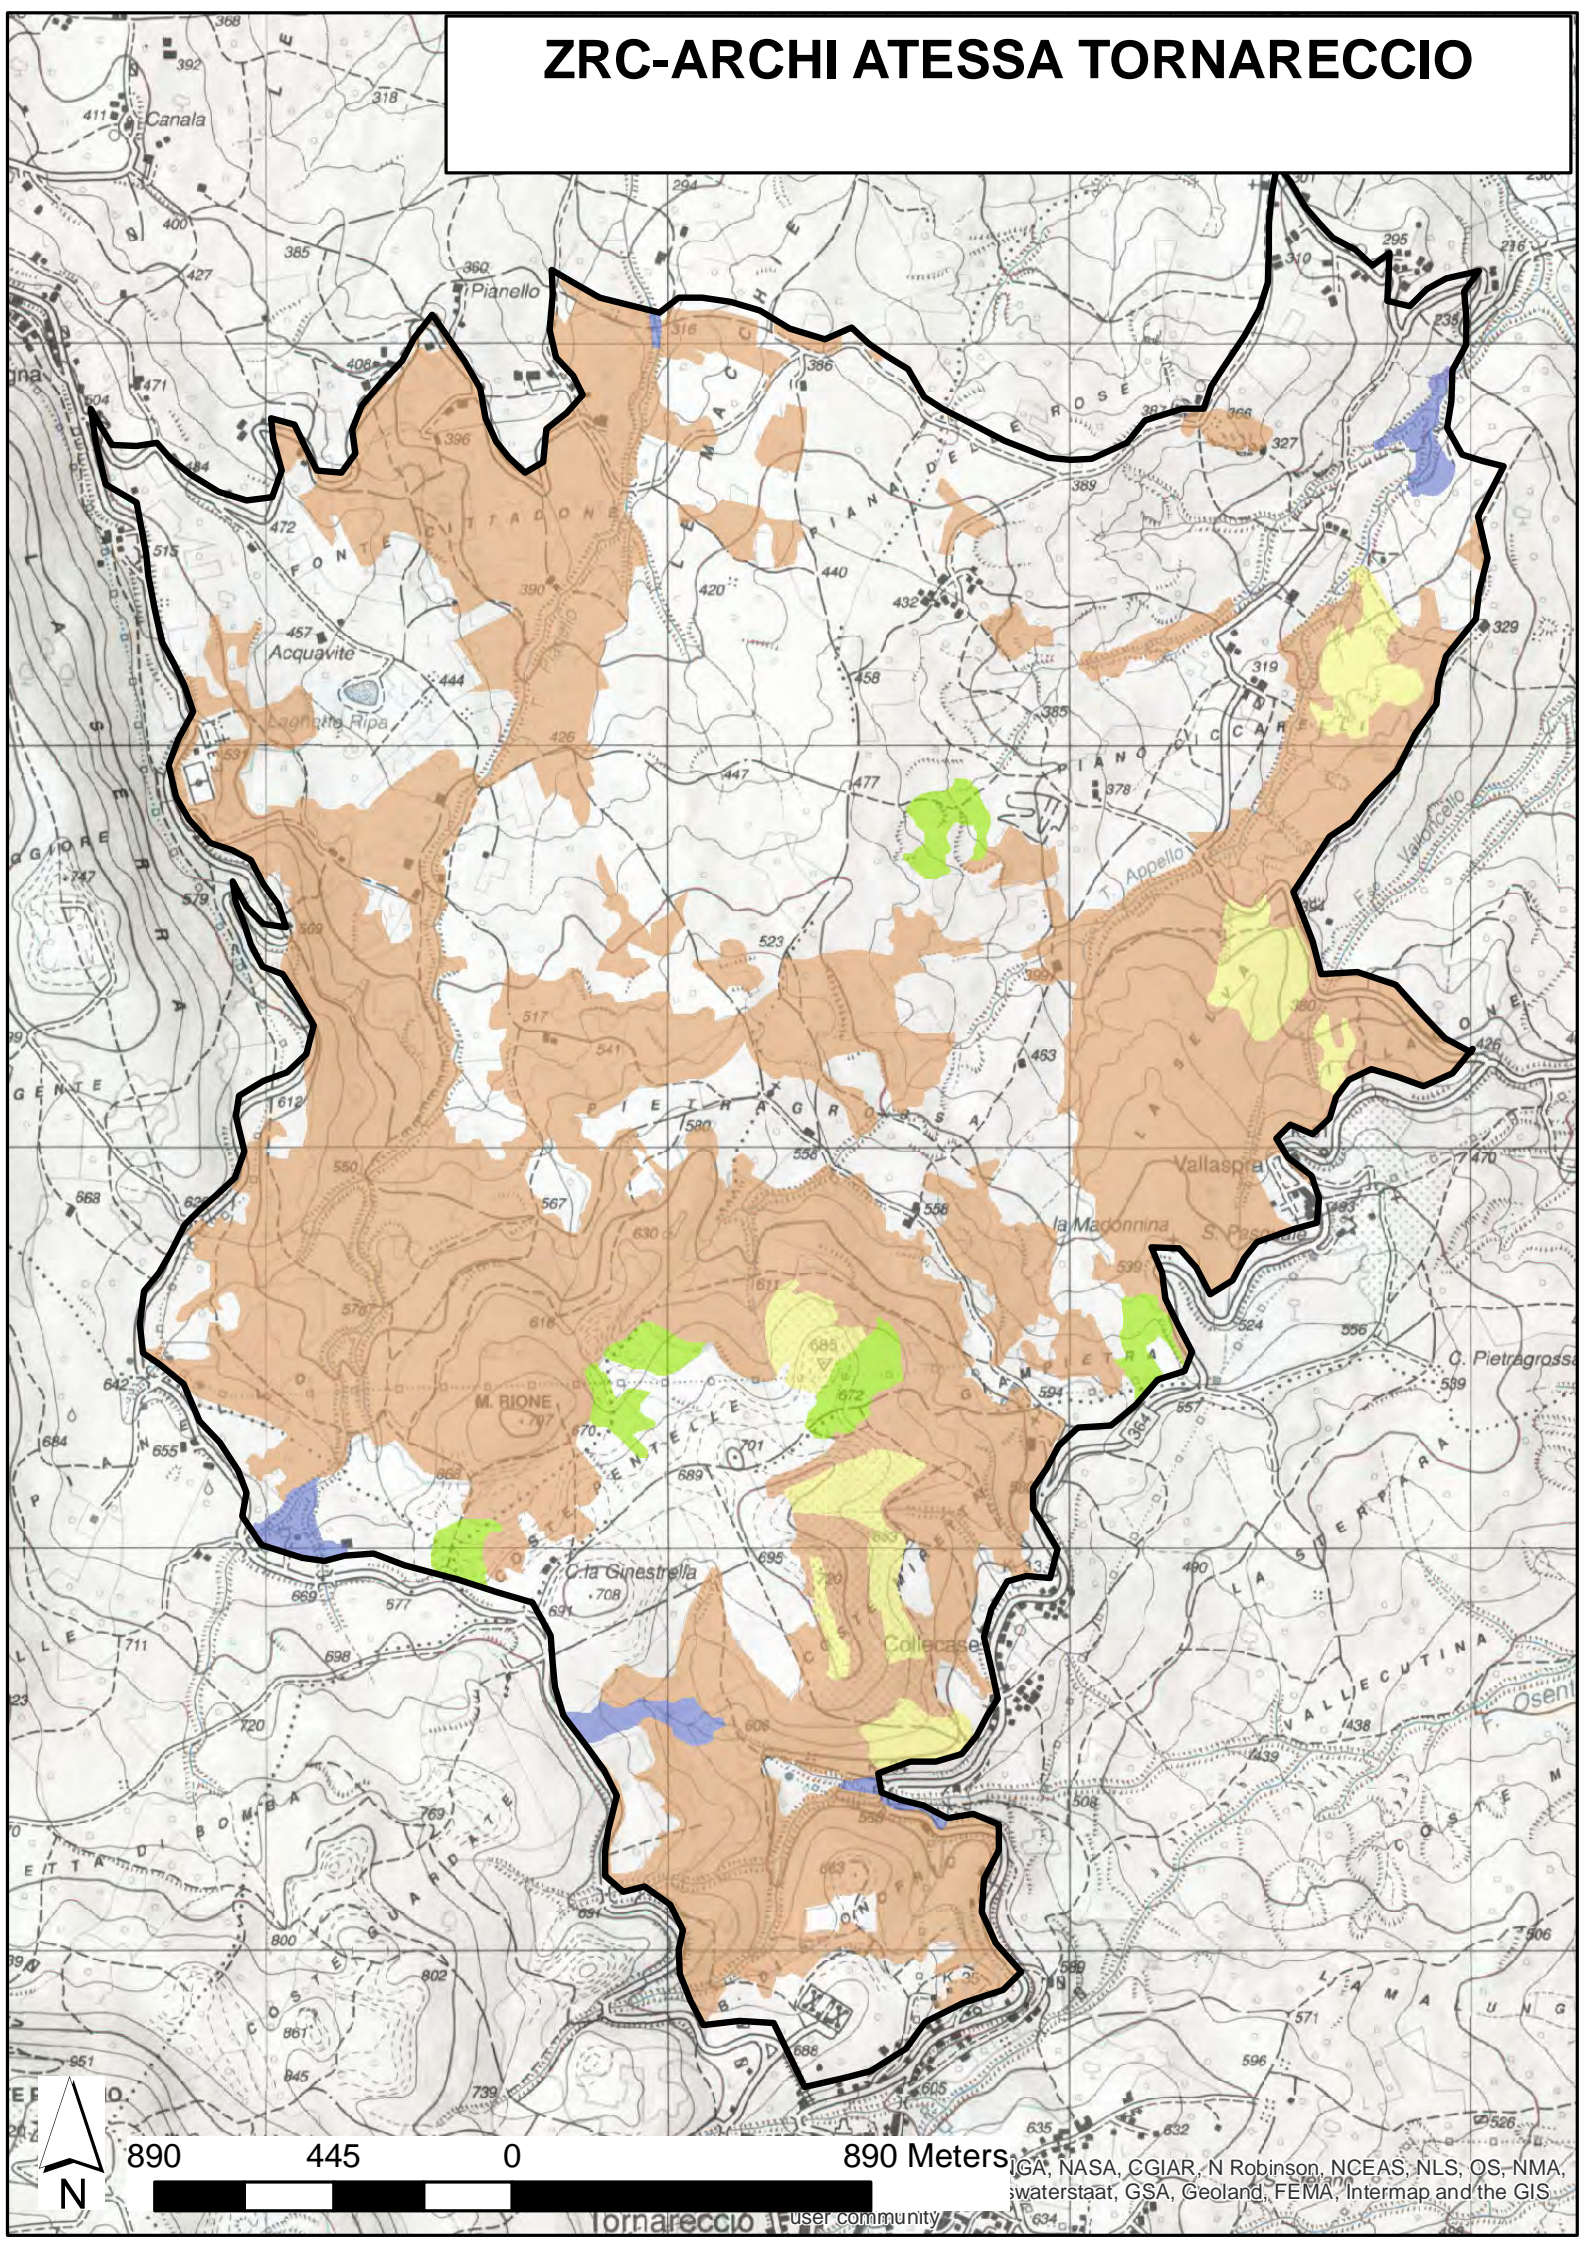

ZRC-ARCHI ATESSA TORNARECCIO

890 445 0

890 Meters

Tornareccio user community

GA, NASA, CGIAR, N Robinson, NCEAS, NLS, OS, NMA, waterstaat, GSA, Geoland, FEMA, Intermap and the GIS