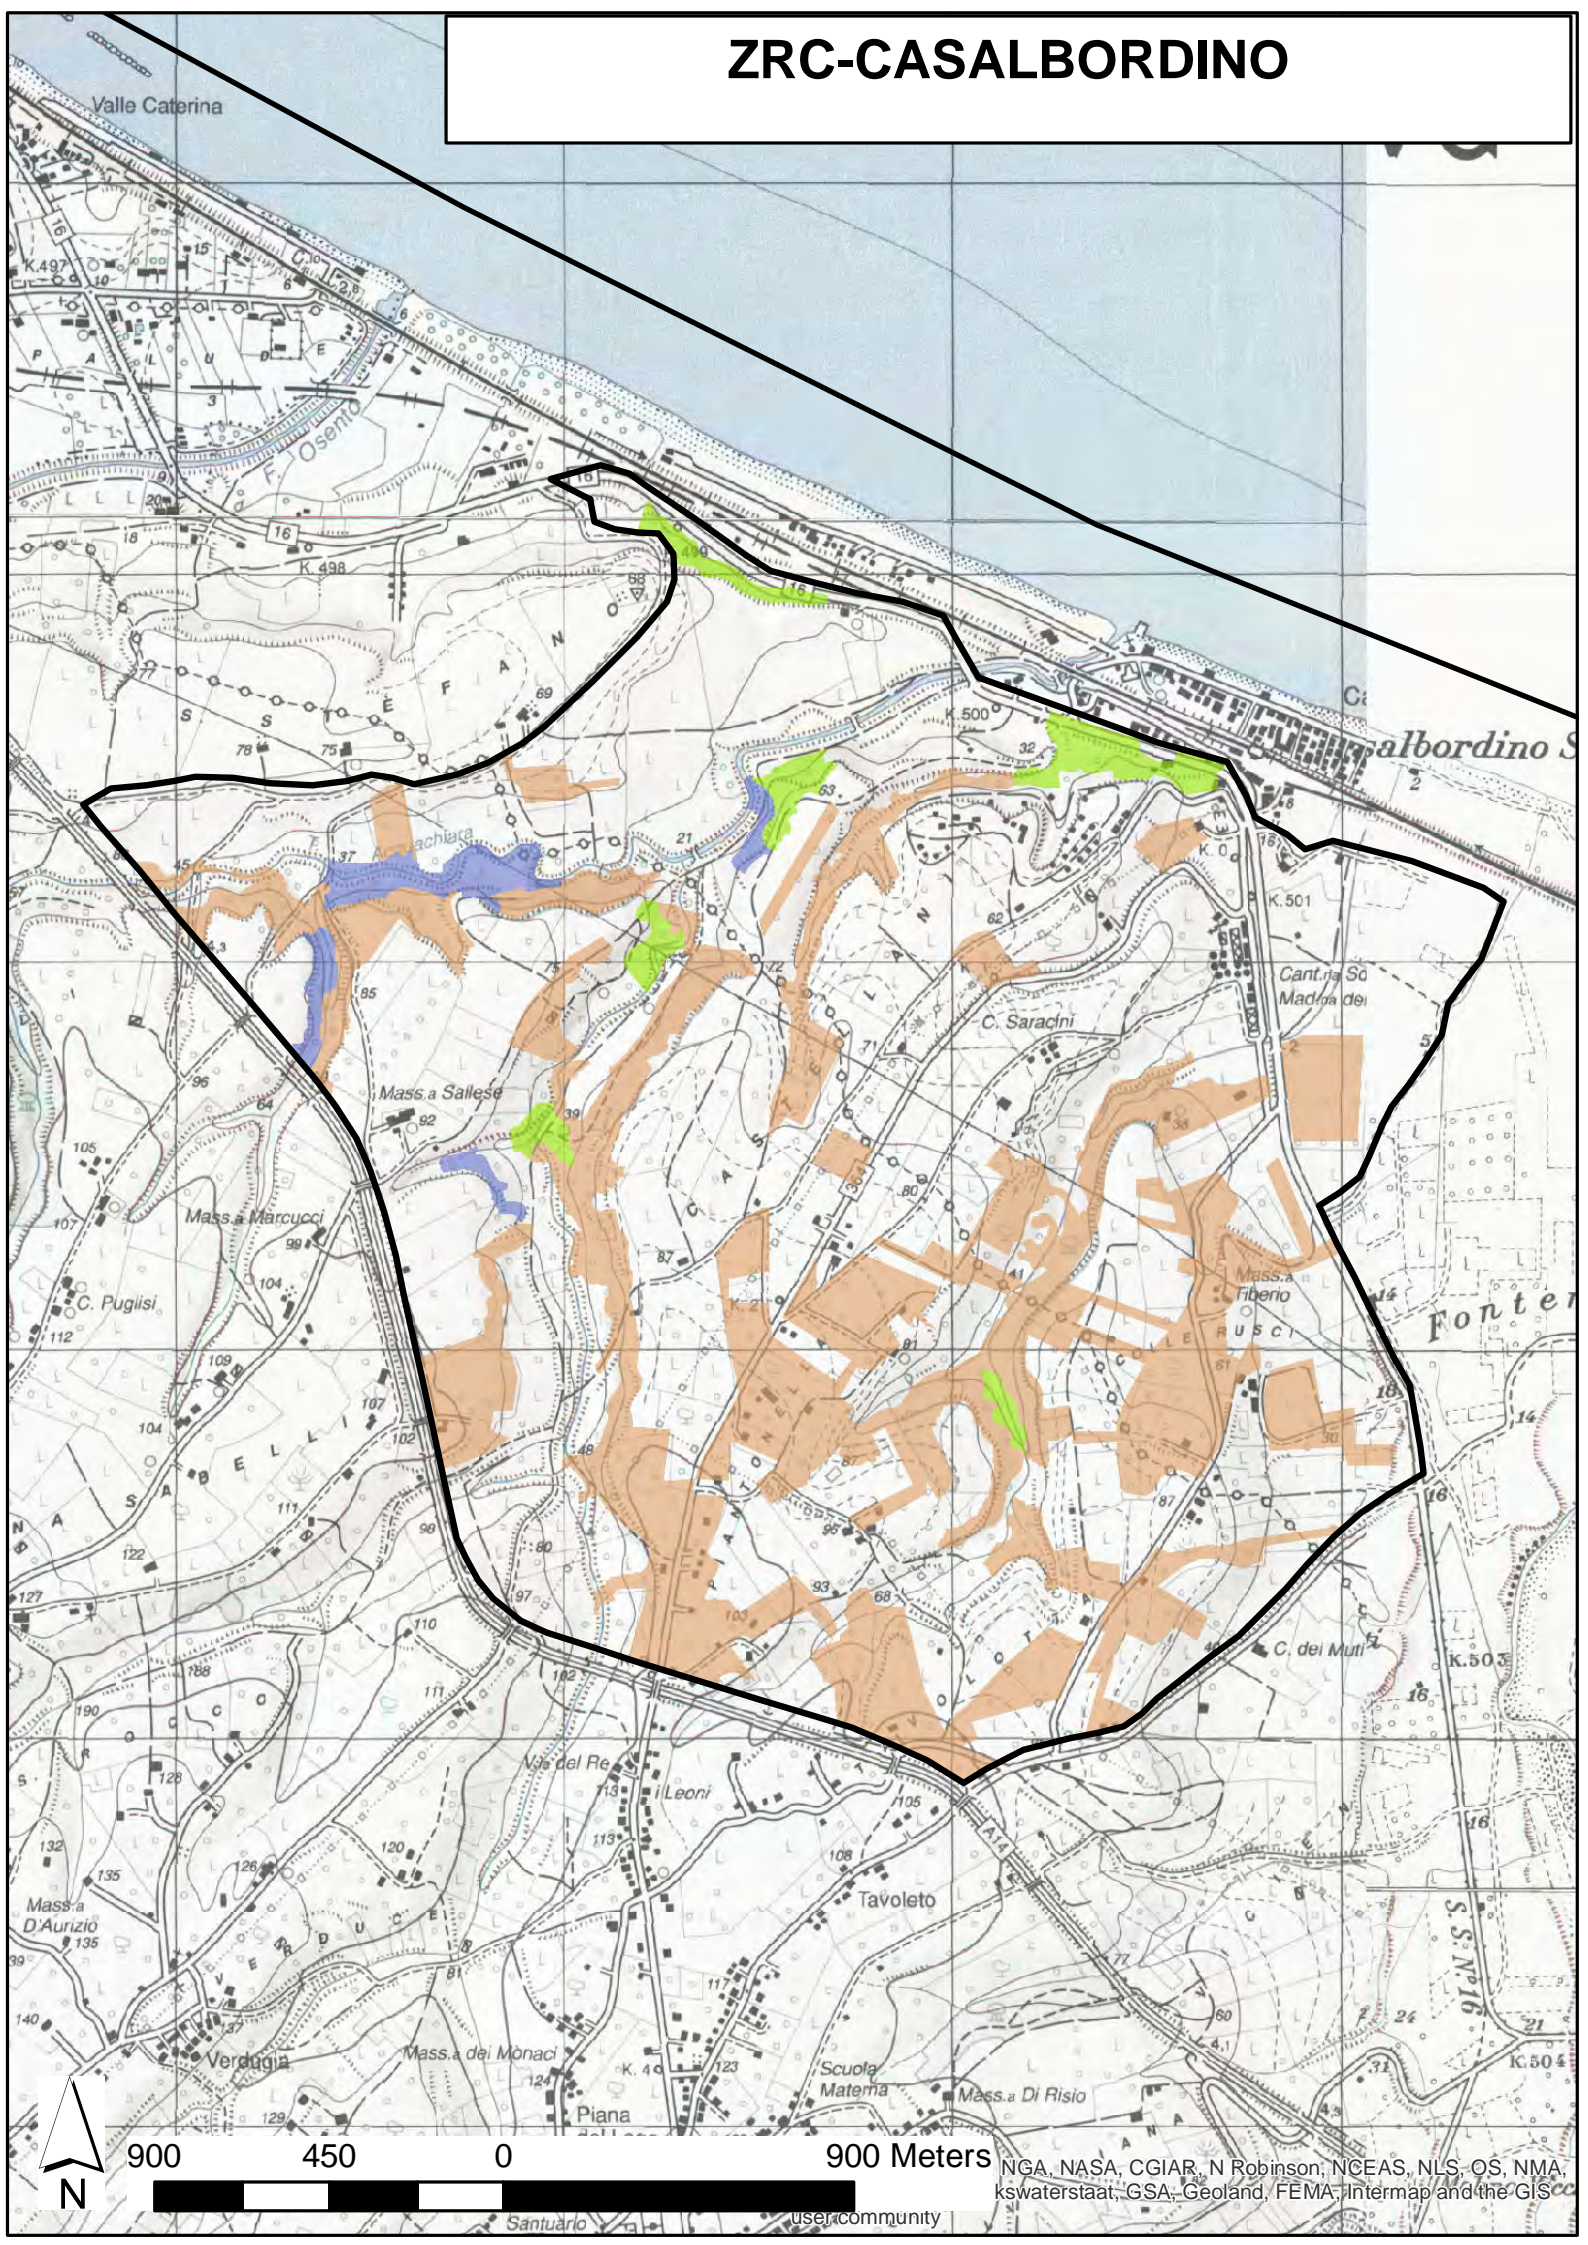

ZRC-CASALBORDINO

900 450 0

900 Meters

NGA, NASA, CGIAR, N Robinson, NCEAS, NLS-OS, NMA, kswaterstaat, GSA, Geoland, FEMA, Intermap and the GIS

user community