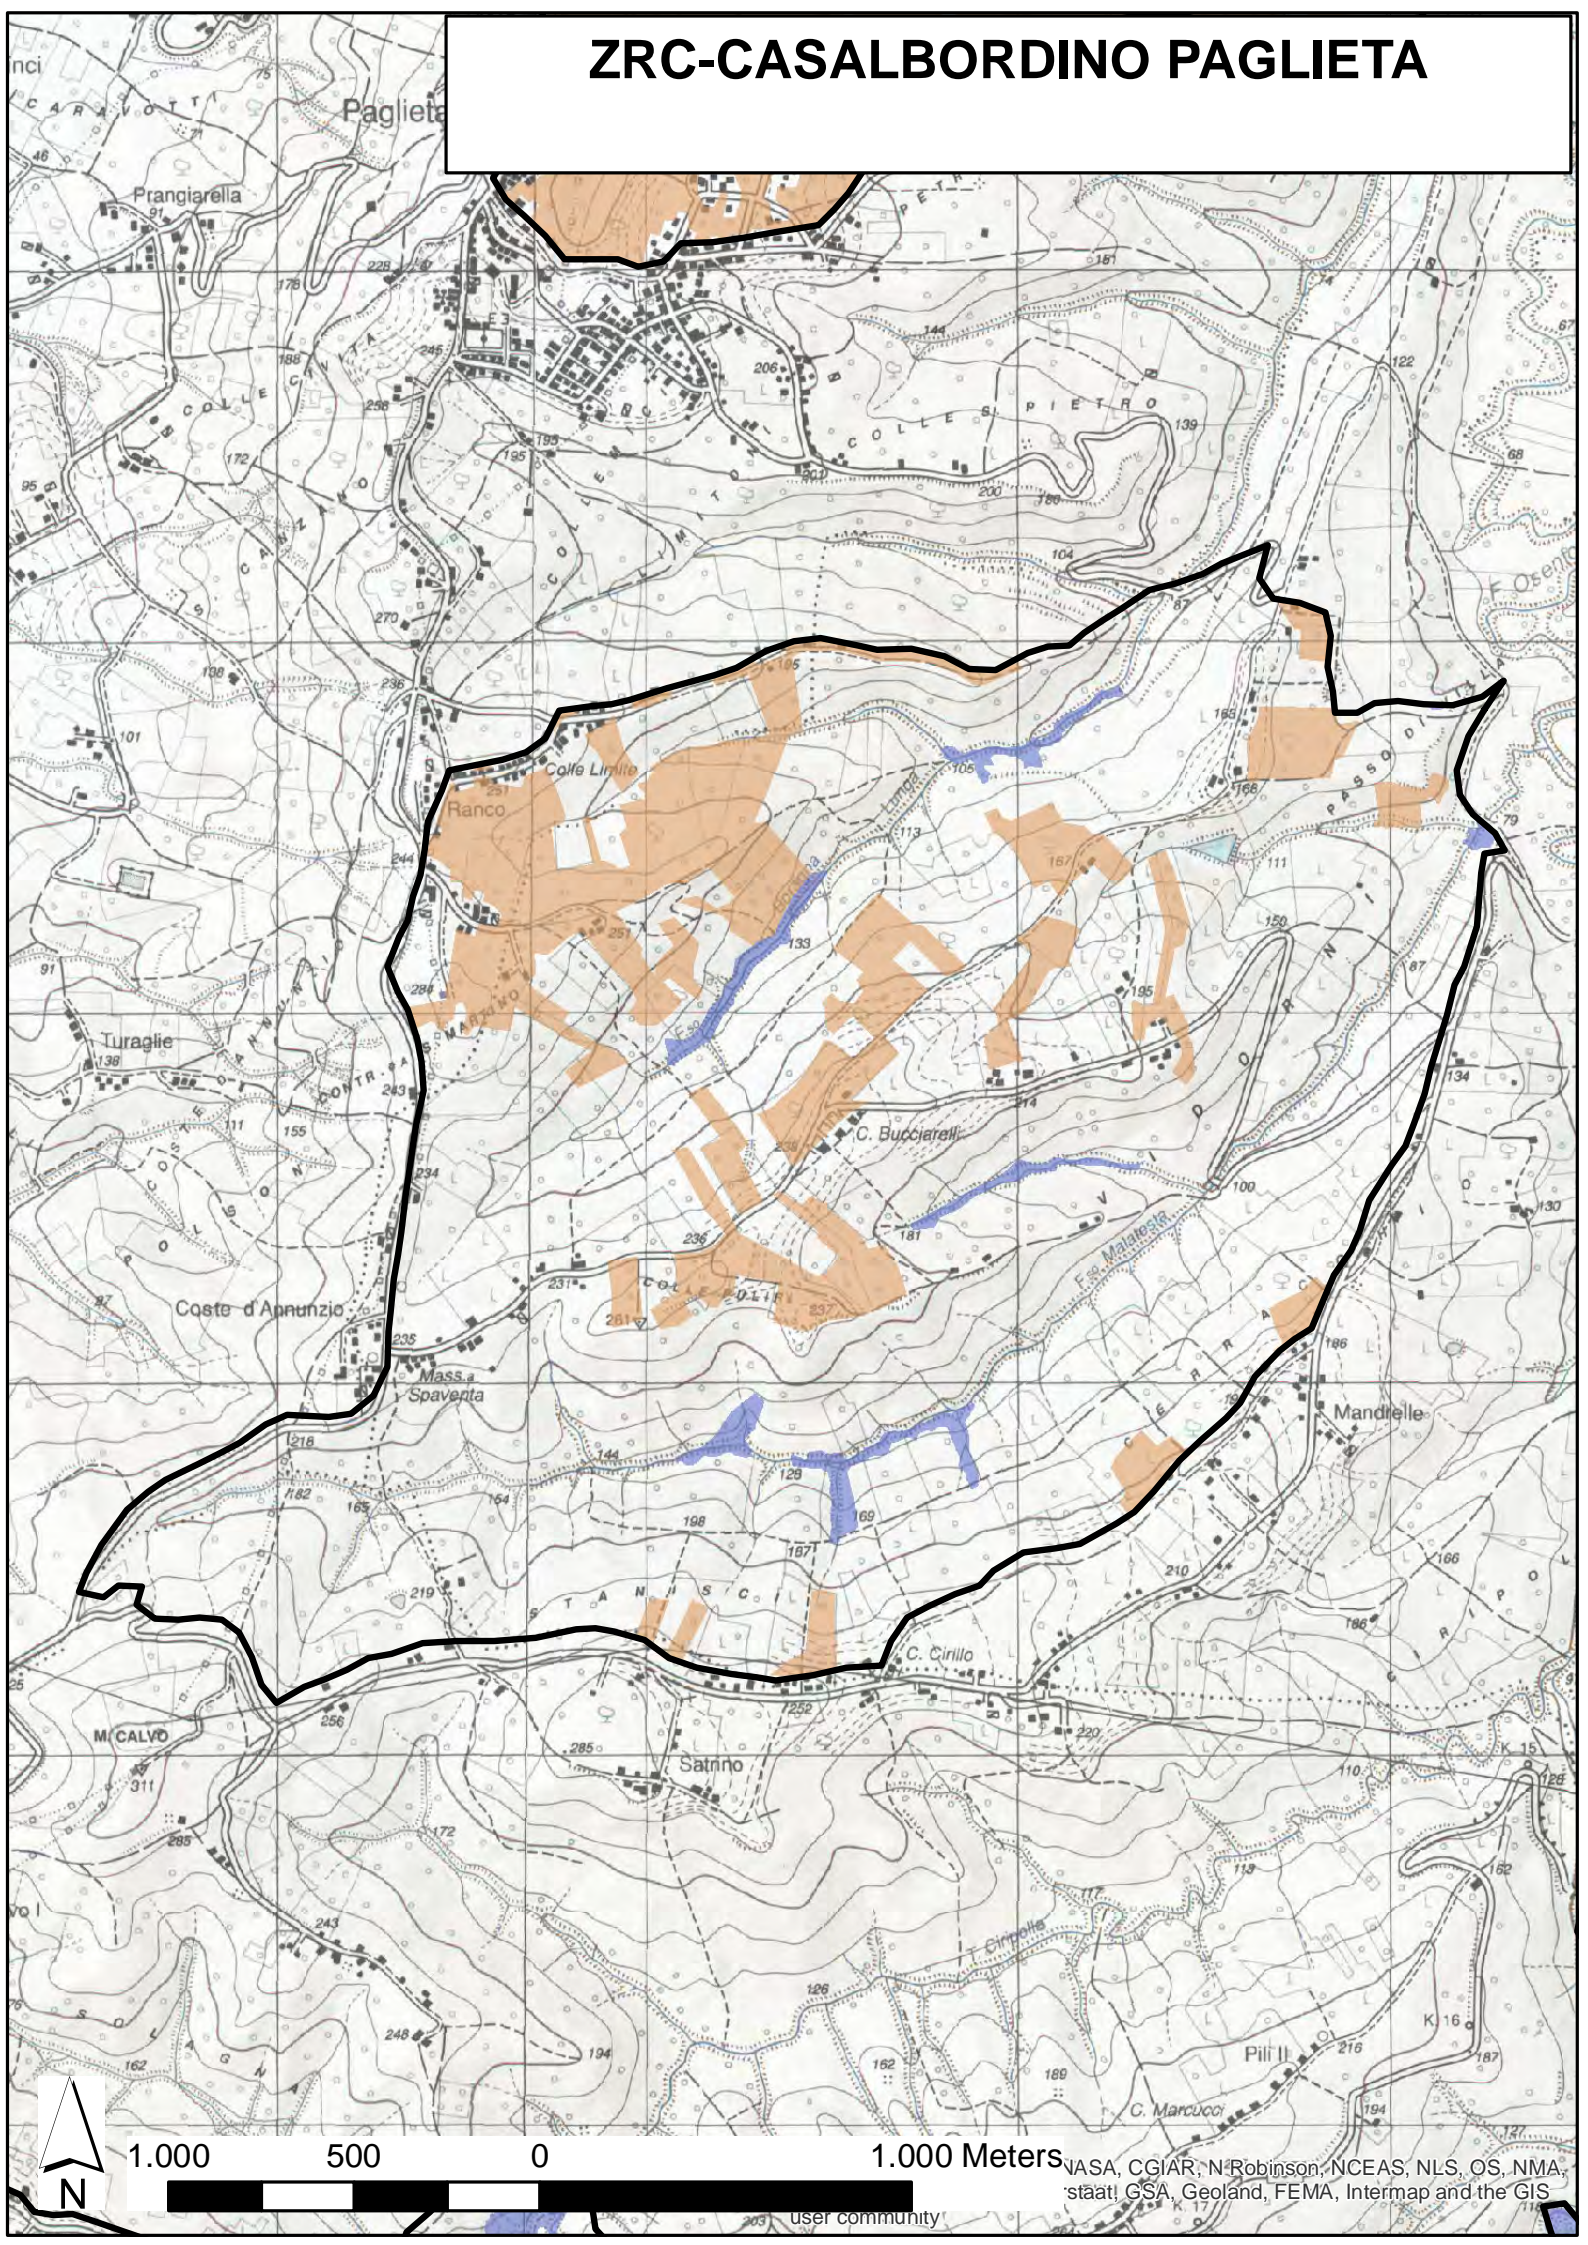

ZRC-CASALBORDINO PAGLIETA

1.000 500 0

1.000 Meters

NASA, CGIAR, NRobinson, NCEAS, NLS, OS, NMA, staat, GSA, Geoland, FEMA, Intermap and the GIS

user community