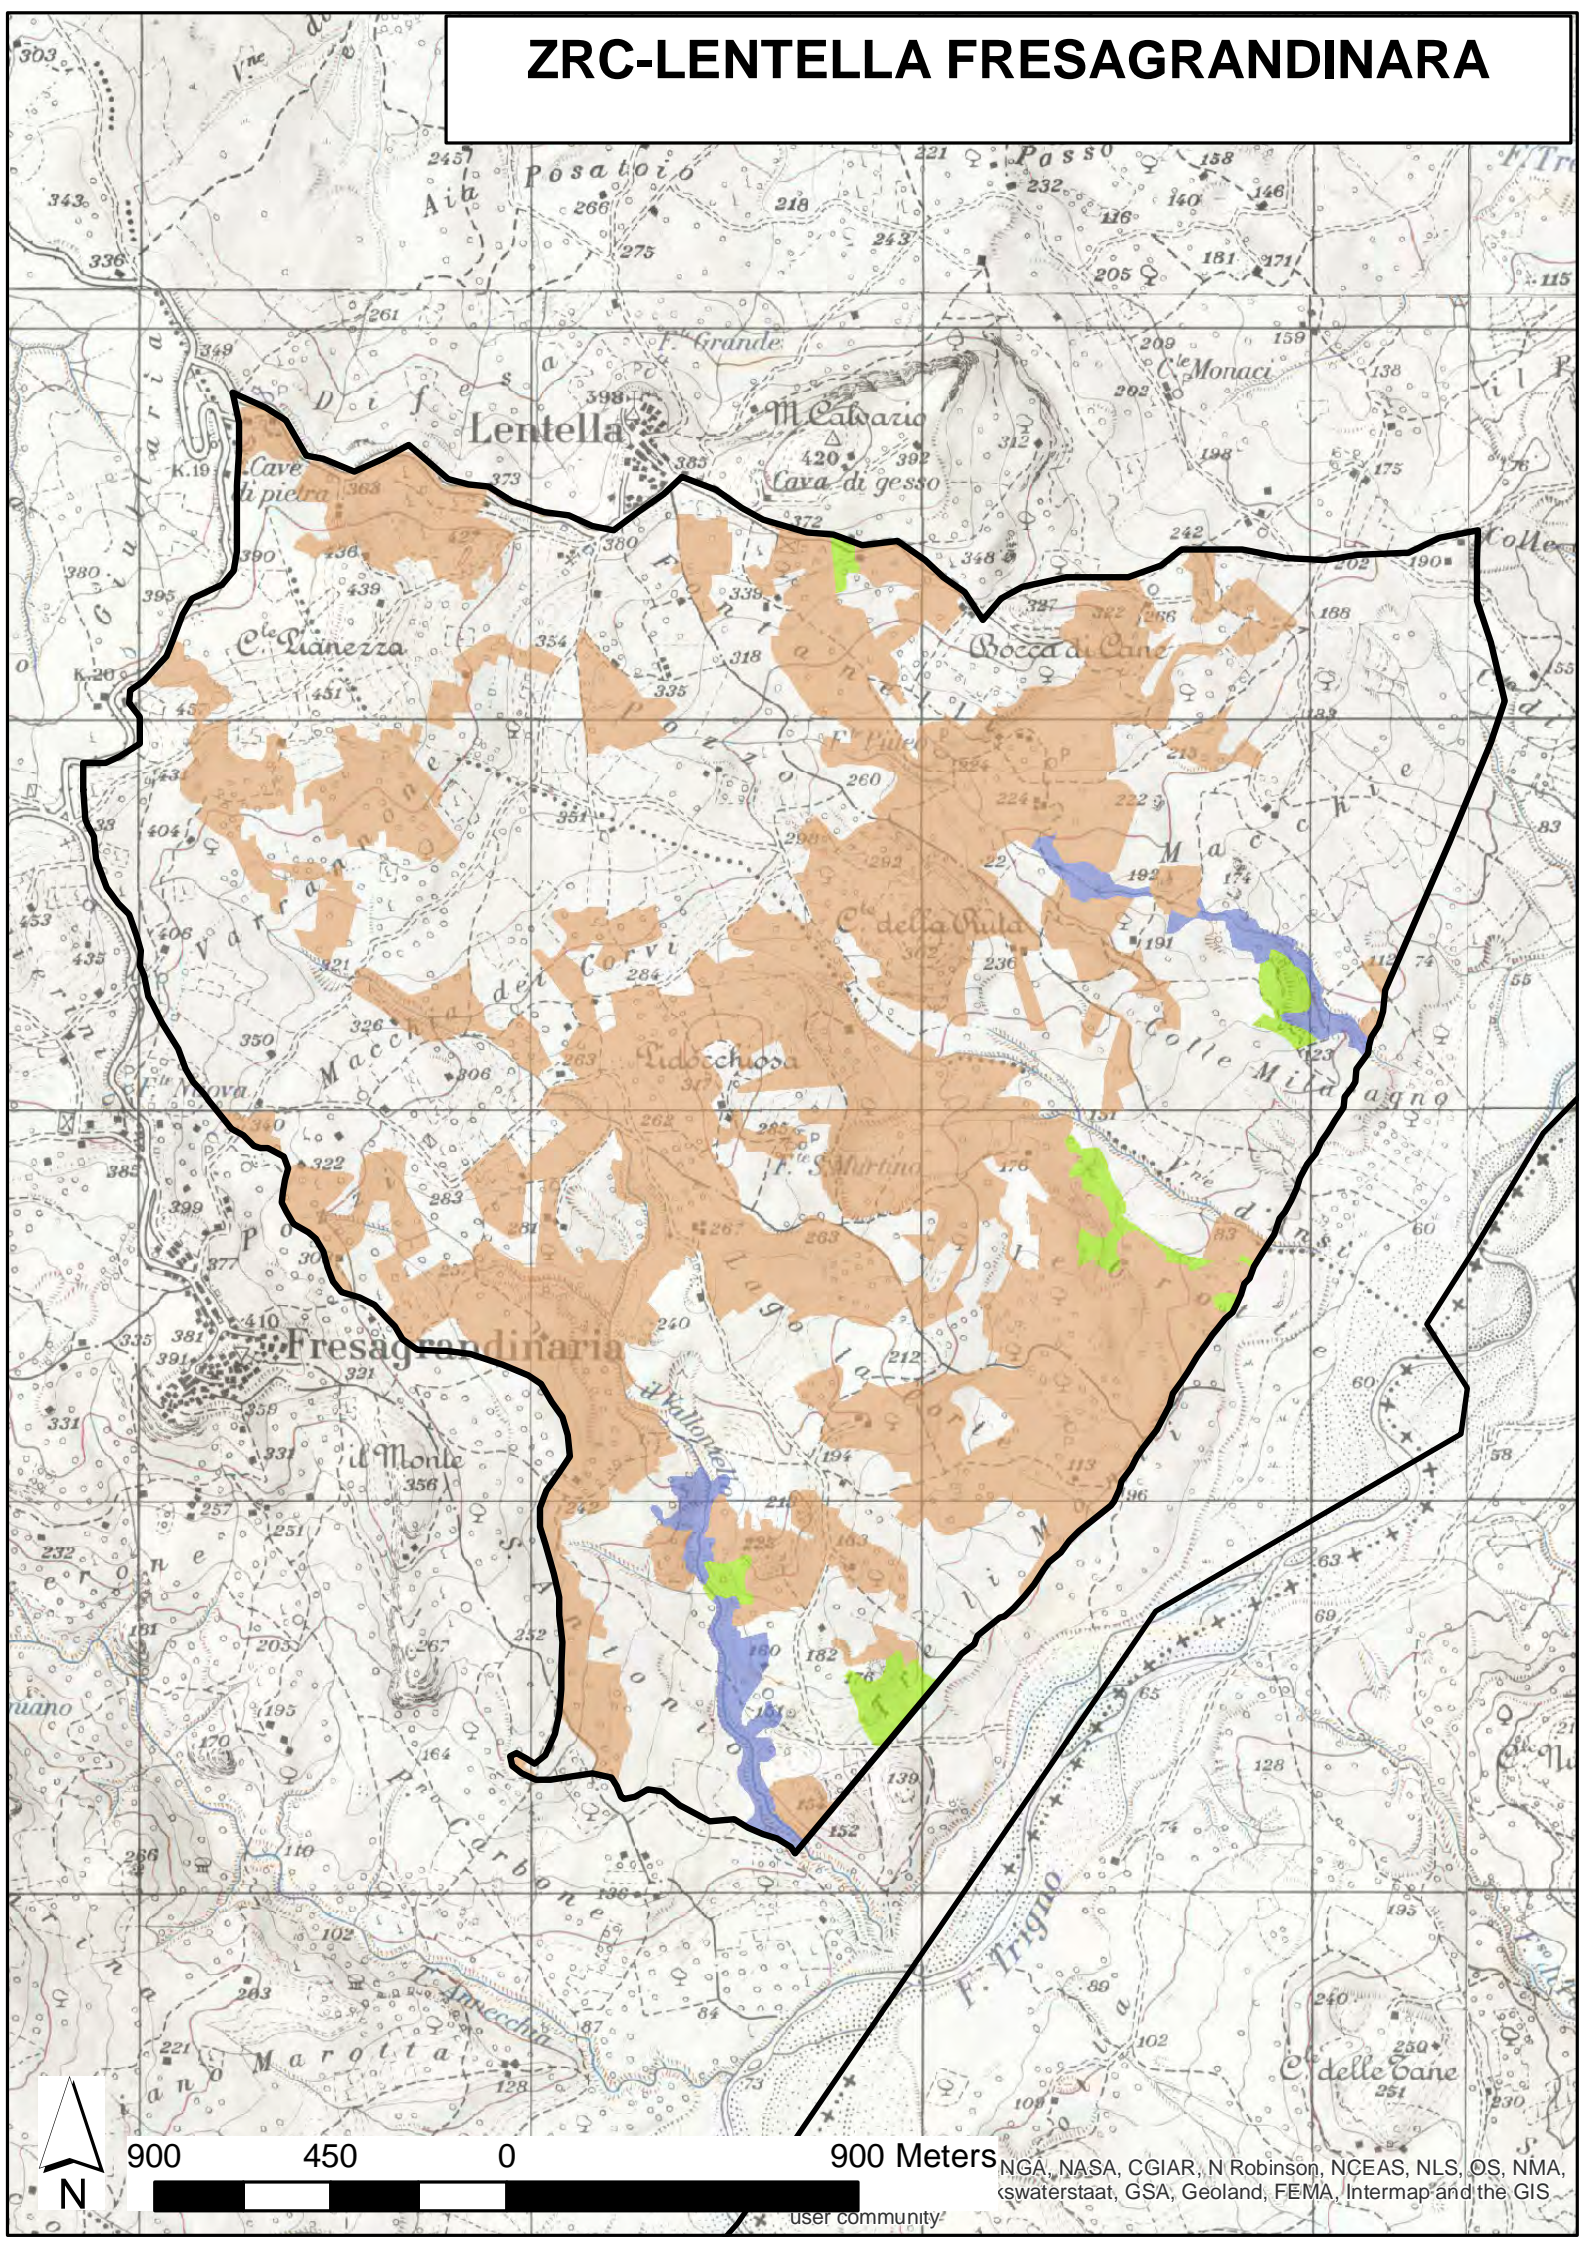

ZRC-LENTELLA FRESAGRANDINARA

900 450 0

900 Meters

NGA, NASA, CGIAR, N Robinson, NCEAS, NLS, OS, NMA, swswaterstaat, GSA, Geoland, FEMA, Intermap and the GIS

user community