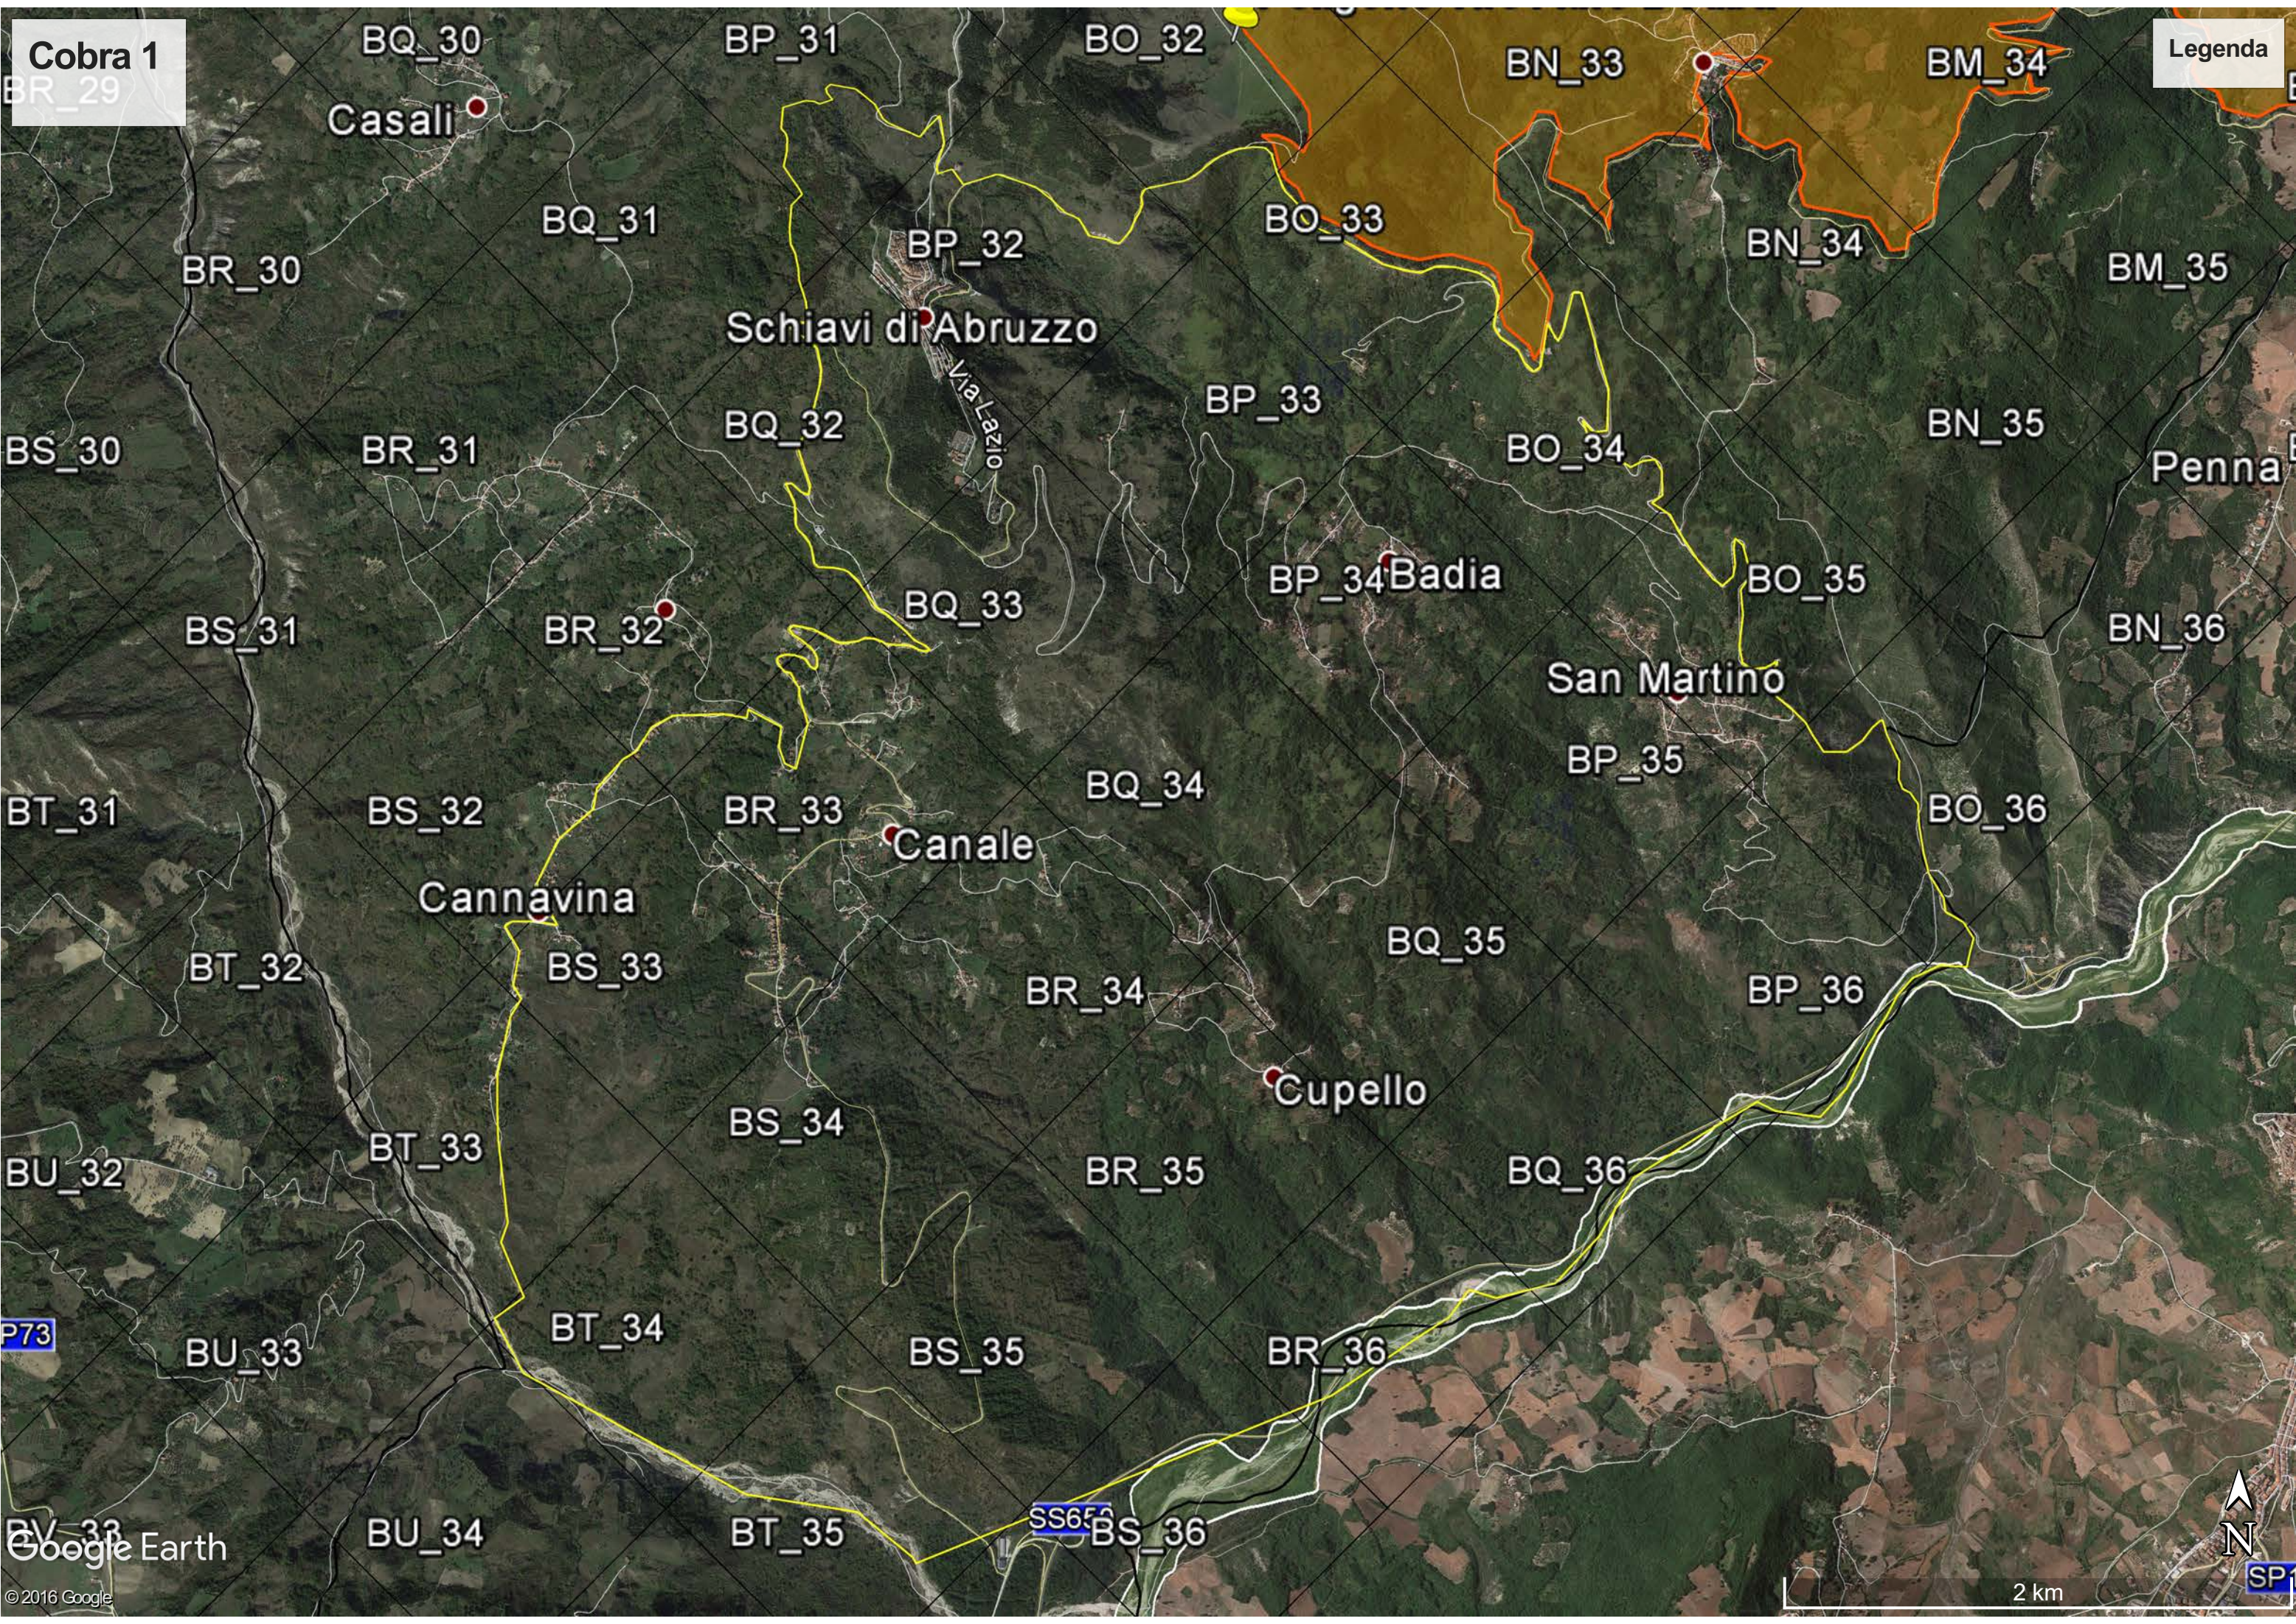

Cobra 1
BR_29

Legenda

Google Earth

© 2016 Google

2 km

SP