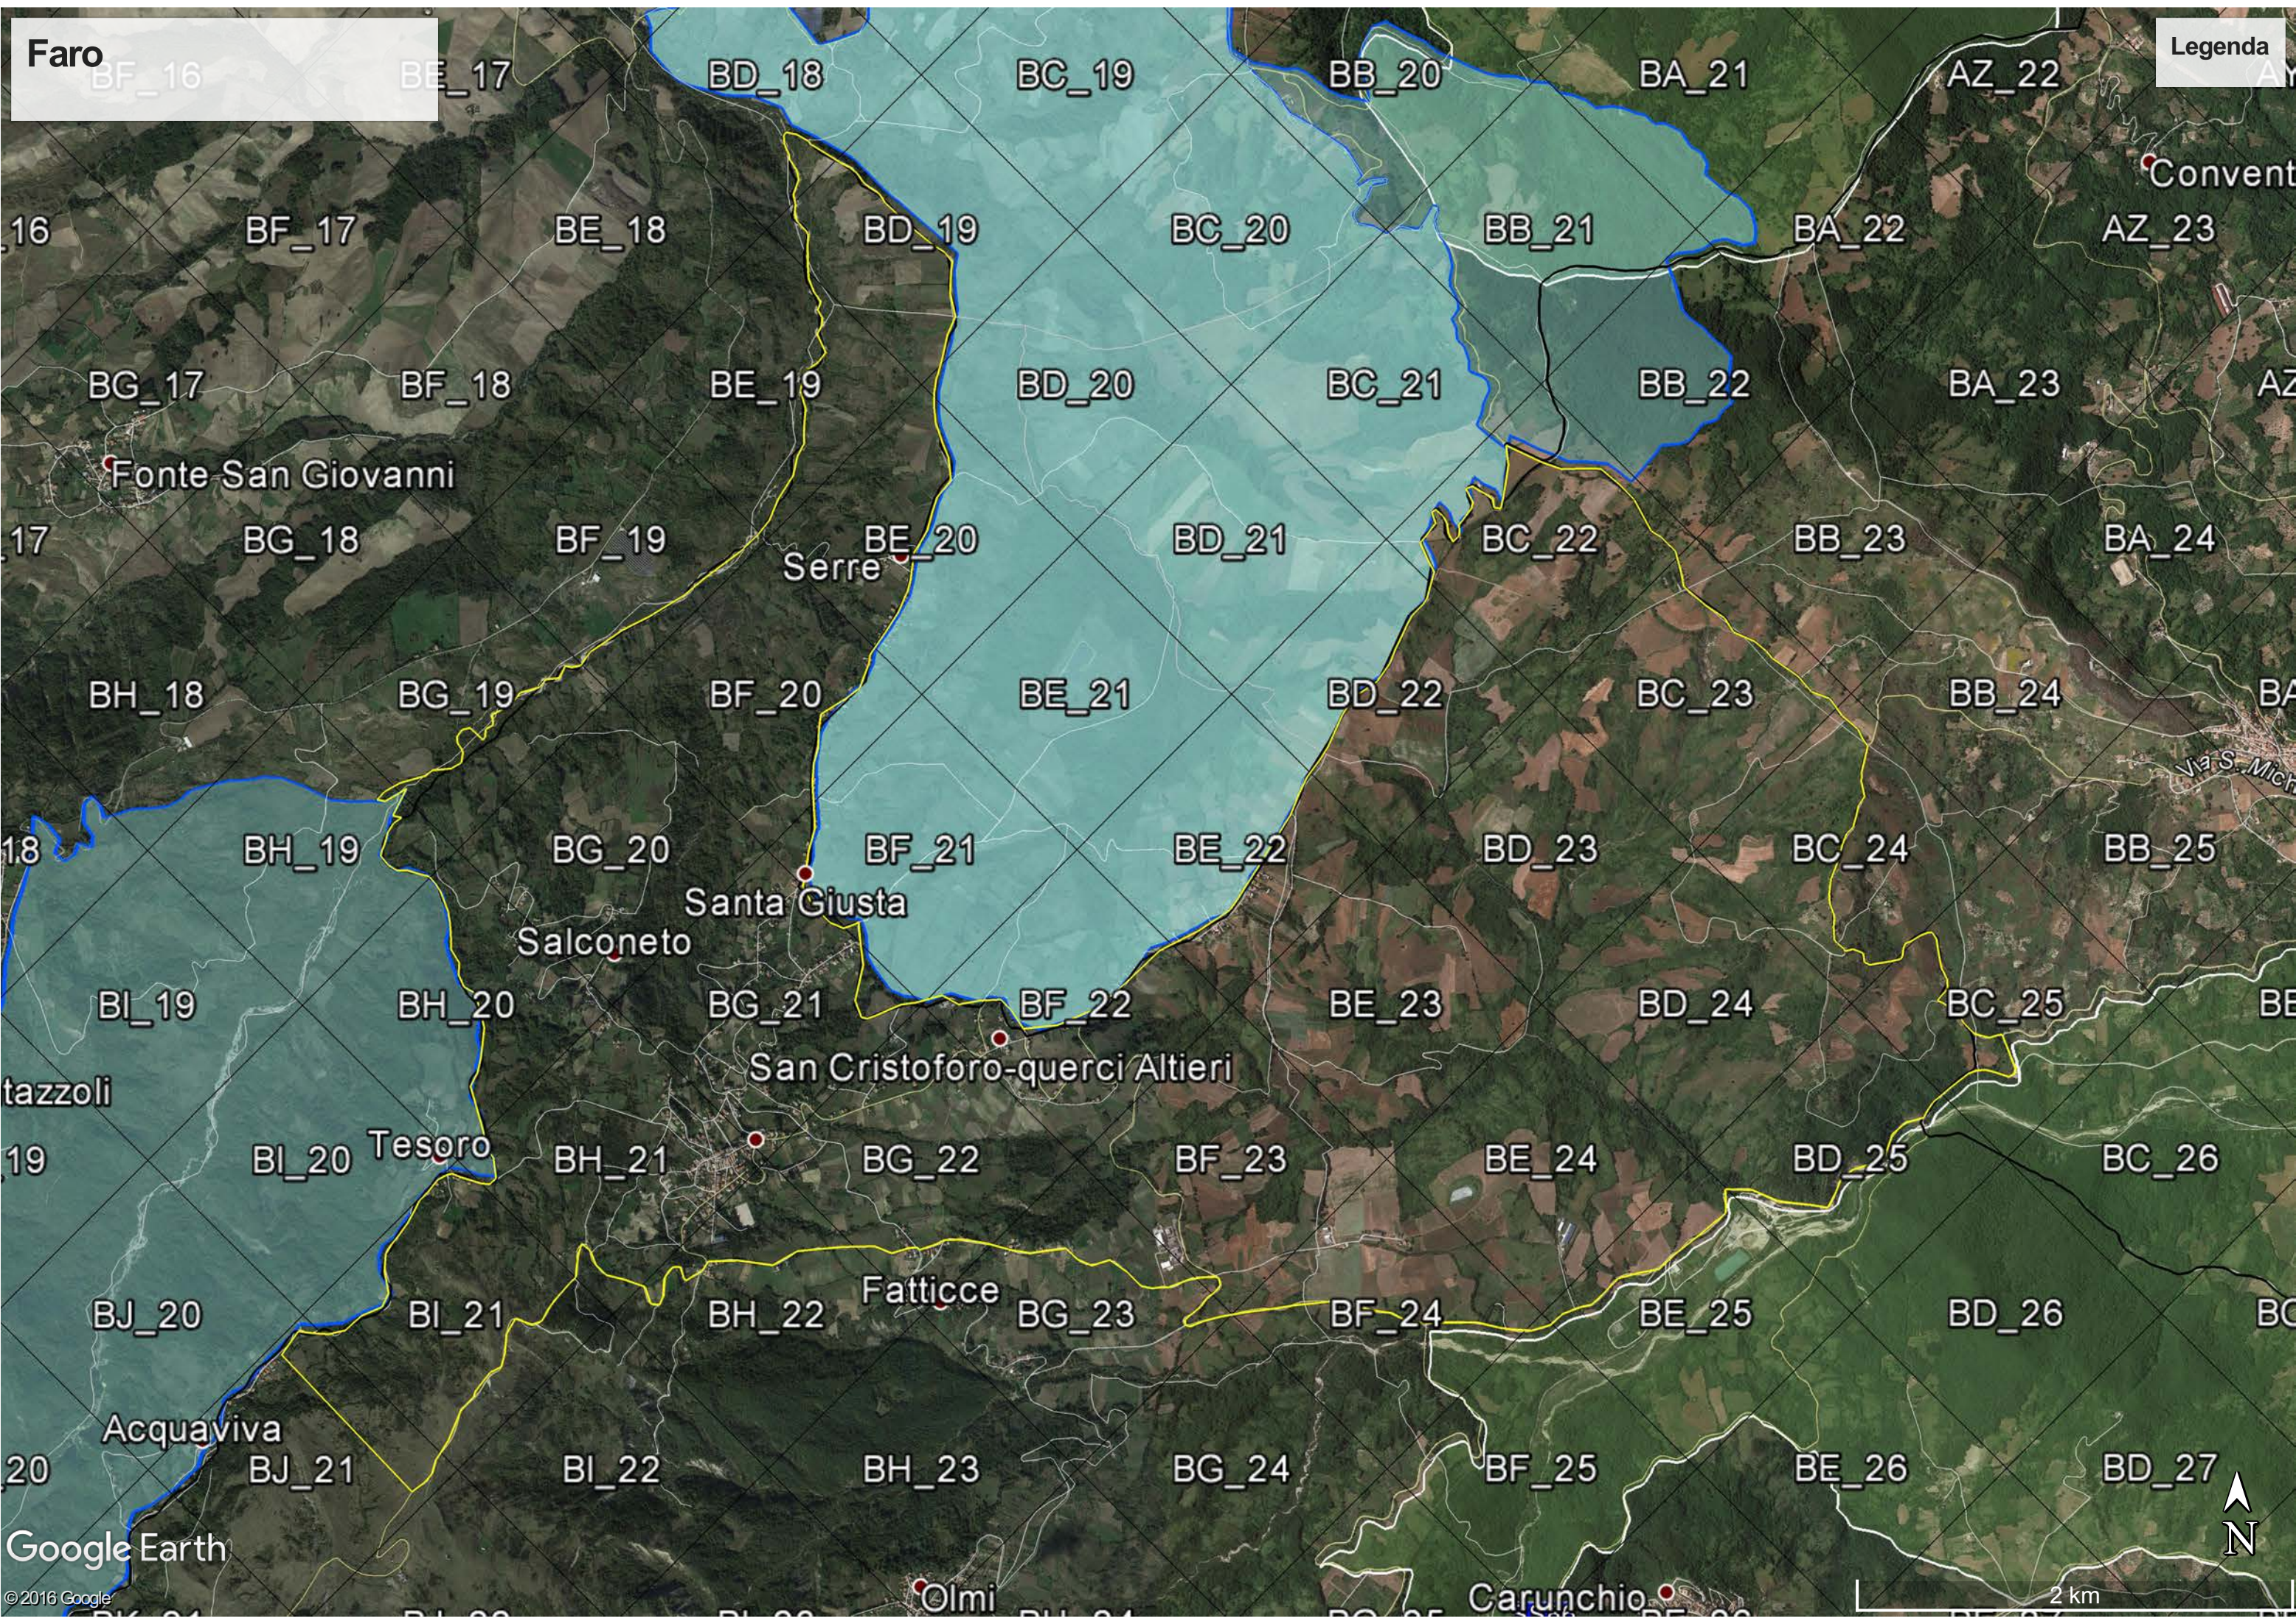

Faro

Legenda

Google Earth

© 2016 Google

2 km