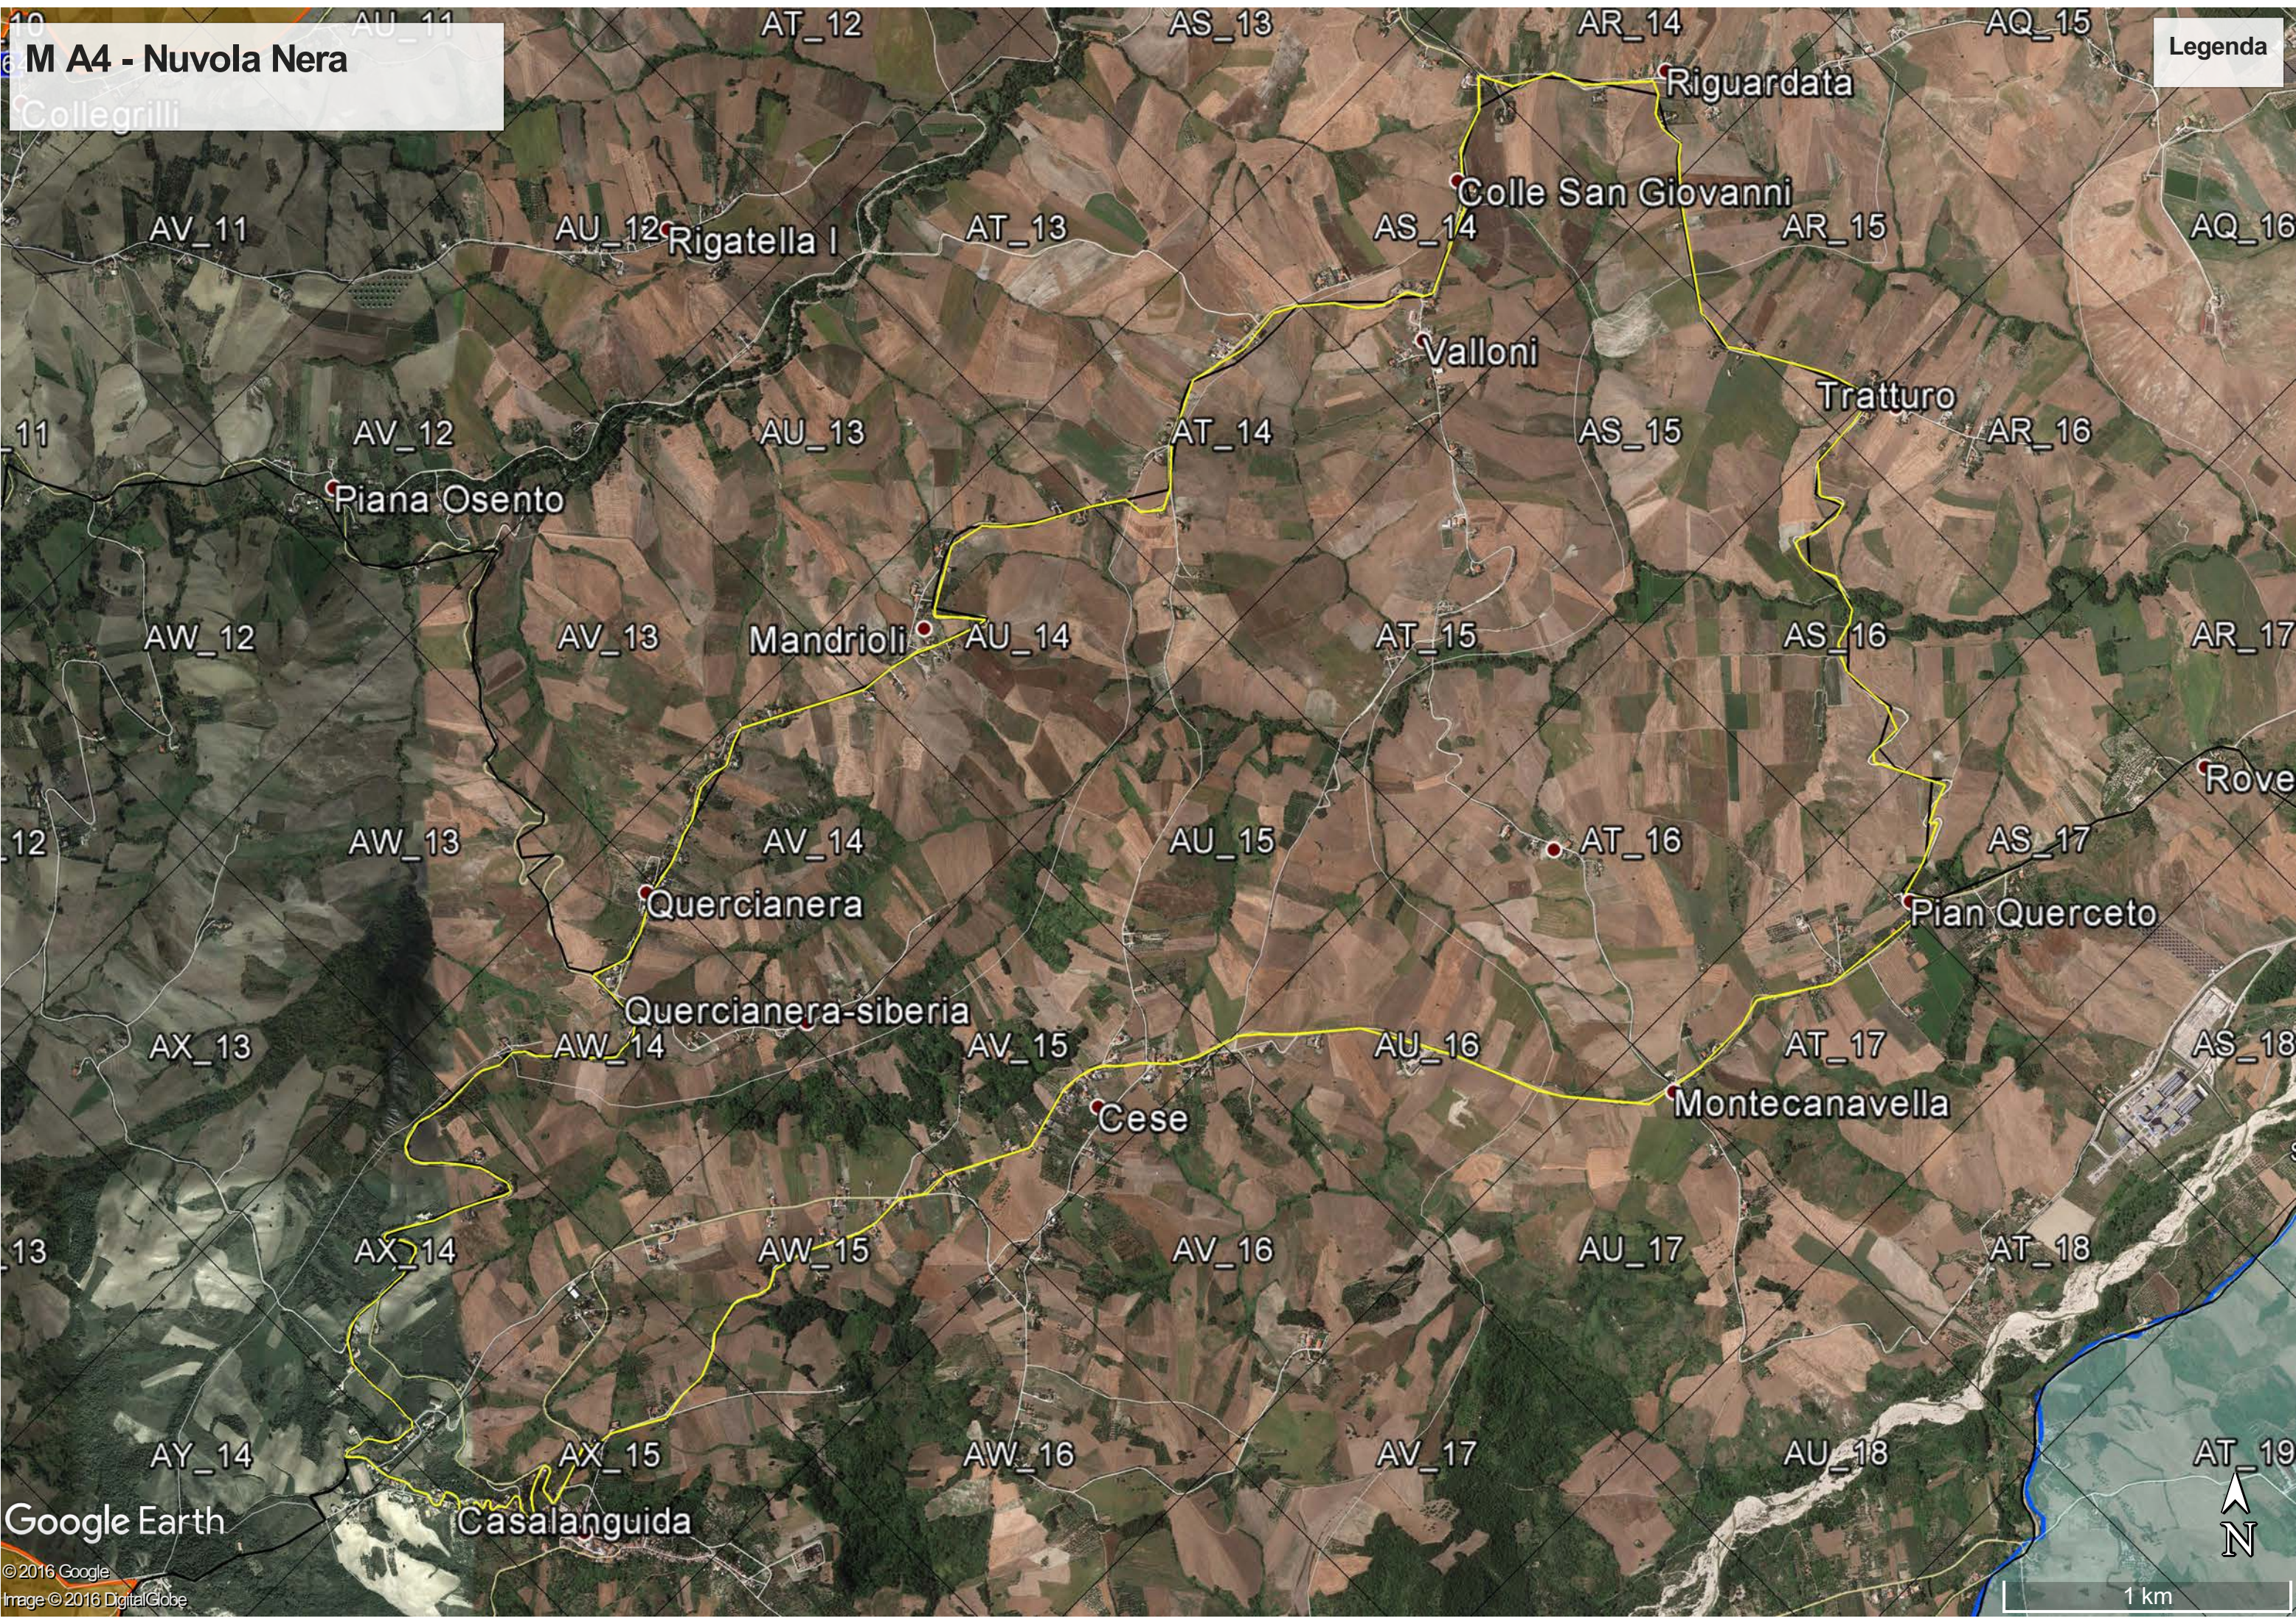

M A4 - Nuvola Nera
Collegrilli

Legenda

Google Earth

© 2016 Google
Image © 2016 DigitalGlobe

1 km