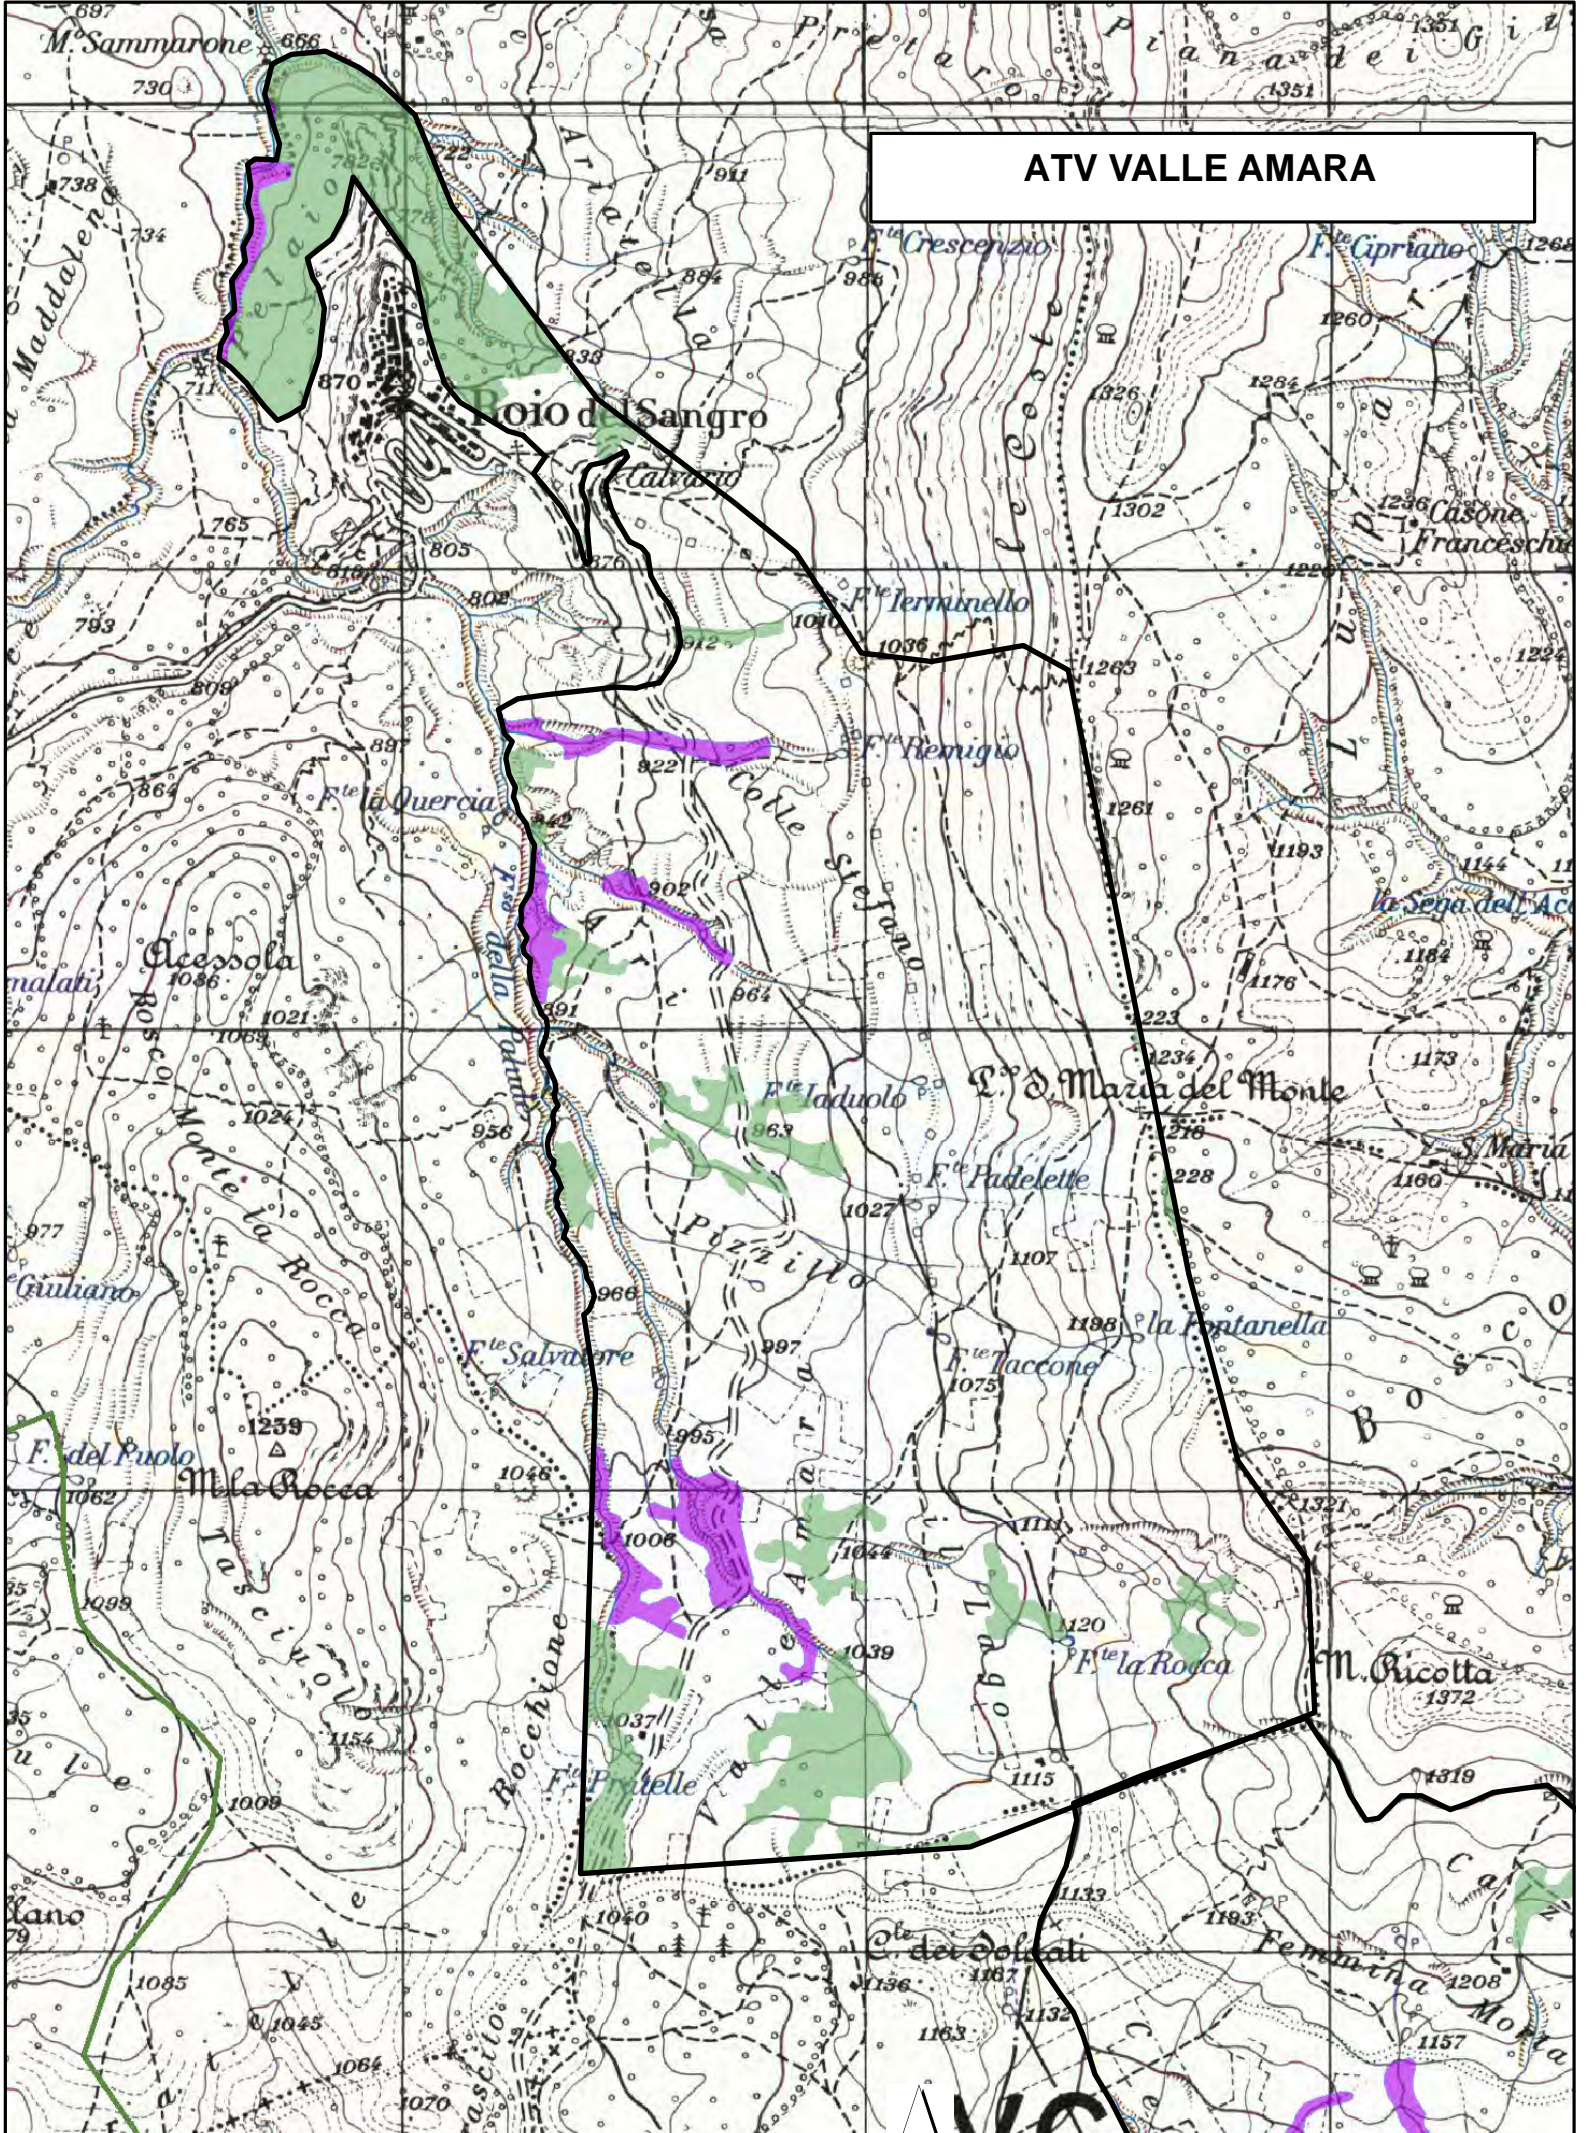

ATV VALLE AMARA

1.000 500 0

1.000 Meters

GIAR, N Robinson, NCEAS, NLS, OS, NMA, SA, Geoland, FEMA, Intermap and the GIS